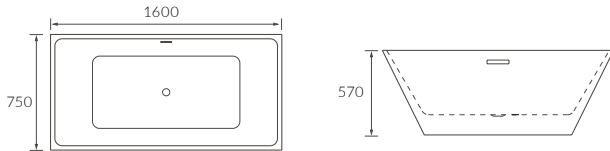

HUELVA FLOORSTANDING BATH

Capacity 215 litres