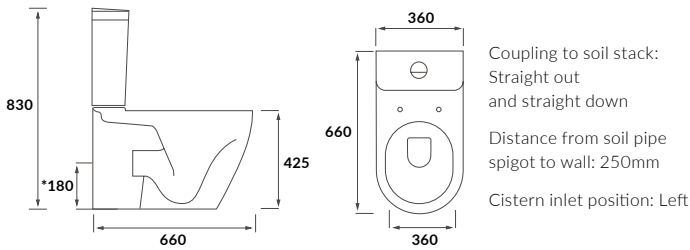

Cadiz

BASIN WITH FULL PEDESTAL
555 x 430mm

BASIN WITH SEMI PEDESTAL
555 x 430mm

SEMI RECESSED BASIN
555 x 435mm

RIMLESS CLOSE COUPLED PAN AND CISTERN FULLY SHROUDED

RIMLESS CLOSE COUPLED PAN AND CISTERN FULLY SHROUDED COMFORT HEIGHT