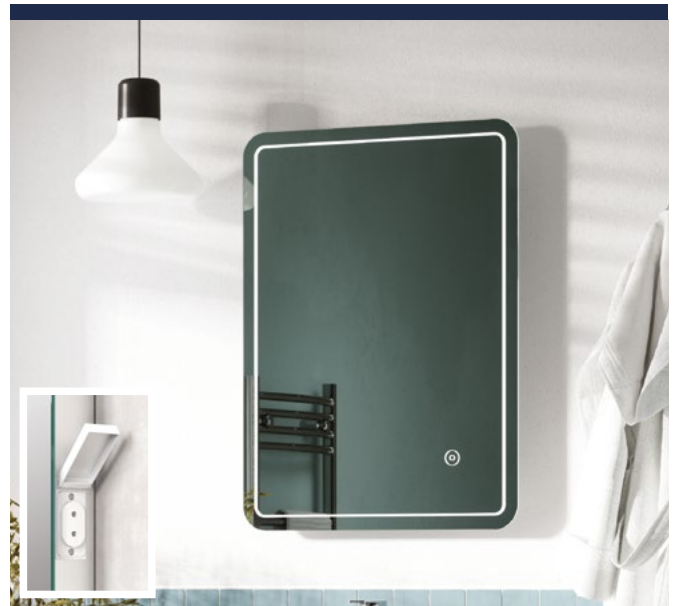

2 YEAR GUARANTEE

on all mirrors

CABRA ROUND MIRROR

Dia 600mm D45mm KBBS106245 **£325**

- 30mm front lit LED strip • Touch sensor
- Demister pad • IP44 rated
- Cool to warm lighting (6500k - 3000k)
- 2 year guarantee