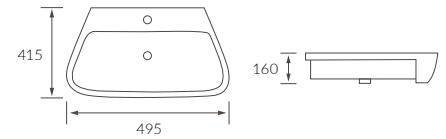

SEMI RECESSED BASIN

495 x 415mm