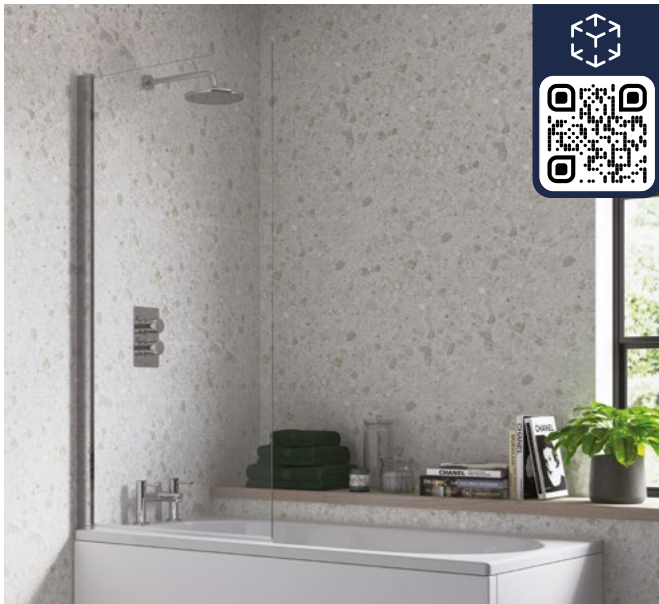

TORREV ACRYLIC PANELS

1700mm front panel	KBBS3476	£108
700mm end panel	KBBS3478	£66
750mm end panel	KBBS3479	£66

VINAROS CONTEMPORARY TWO PIECE LACQUERED GLOSS PANELS

White Gloss Height 450mm to 560mm		
1700mm Front panel	KBBS103383	£165
700mm End panel	KBBS103384	£105

5 YEAR GUARANTEE
on Bath Screens

SINGLE STRAIGHT BATH SCREEN

Chrome KBBS3769 **£184**

- 6mm glass
- 1500mm high
- Easy clean glass
- 180° pivot
- Modern square profile

SINGLE STRAIGHT BATH SCREEN

Matt Black KBBS104939 **£220**

- 6mm glass
- 1500mm high
- Easy clean glass
- 180° pivot

SINGLE STRAIGHT BATH SCREEN

Brushed Brass KBBS107501 **£250**

- 6mm glass
- 1500mm high
- Easy clean glass
- 180° pivot

SINGLE STRAIGHT BATH SCREEN