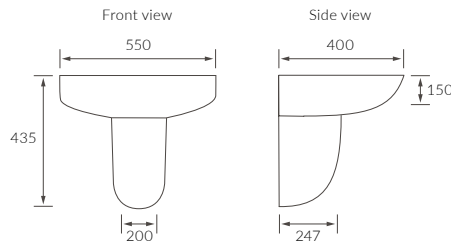

Tarragona

550 x 400mm

550 x 400mm

450 x 400mm

450 x 400mm

500 x 390mm

450 x 380mm

Coupling to soil stack: Straight out, straight down, Left or Right
Distance from soil pipe spigot to wall: 100mm
Cistern inlet position: Left

Coupling to soil stack: Straight out and straight down
Distance from soil pipe spigot to wall: 100mm
For use with concealed cistern