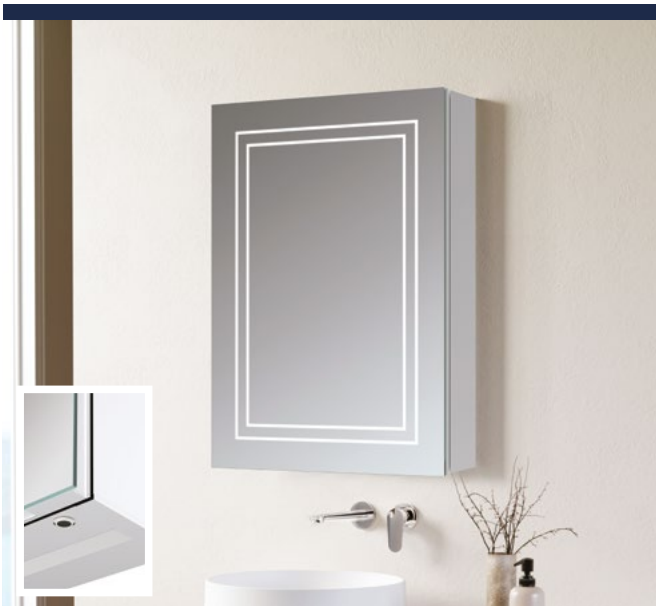

NAVALCA 2 DOOR CABINET

W600 x H700 x D135mm

KBBS106298

£655

- Front lit LED light strips • Soft close hinges
- Double sided mirrors • Infrared sensor • Demister pad
- Charging socket • IP44 rated • Cool lighting (6500k)
- 2 internal adjustable glass shelves
- 2 year guarantee