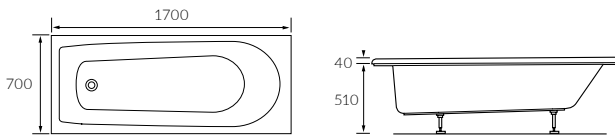

PATERNA SINGLE END BATH

Capacity 180 litres

MERIDA SINGLE END BATH LH AND RH

Capacity 170 litres

ORIH BATH

Capacity 190 litres

HARO SQUARE SINGLE END BATH

Capacity 230 litres