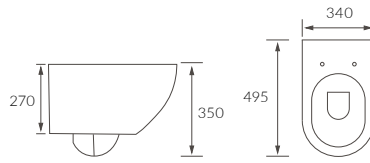

RIMLESS WALL HUNG PAN

Coupling to soil stack: Straight out and straight down
Distance from soil pipe spigot to wall: 105mm
For use with Concealed cistern