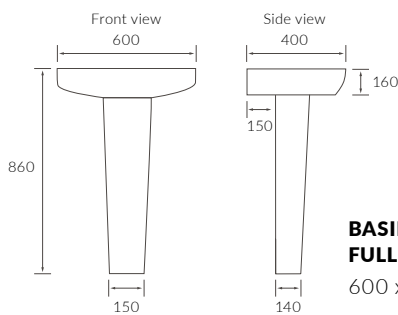

Tarifa

BASIN WITH FULL PEDESTAL
600 x 400mm