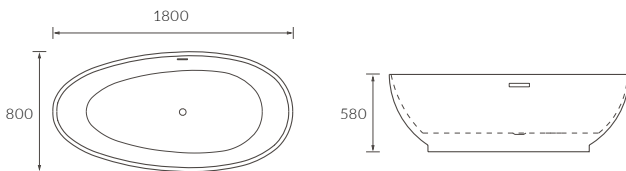

Capacity 212 litres

ESTEPONA FLOORSTANDING BATH

Capacity 207 litres

JAEN FLOORSTANDING BATH

Capacity 1550 x 745 x 580mm - 200 litres
Capacity 1655 x 745 x 580mm - 220 litres

BLANES BATH

Capacity 1530 x 670 x 760mm - 147 litres