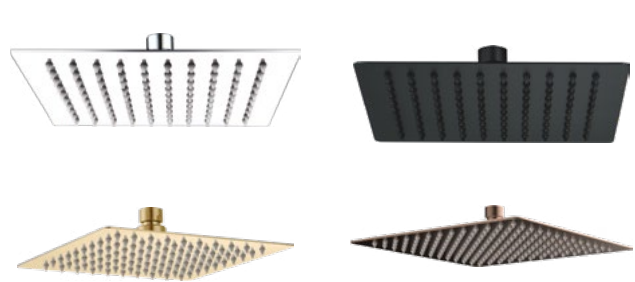

CIEZA THERMOSTATIC TWIN SHOWER VALVE

Single Outlet

Chrome	KBBS105839	£240
Matt Black	KBBS111402	£310
Brushed Brass	KBBS111404	£390
Brushed Bronze	KBBS111573	£390

Two Outlet

Chrome	KBBS105840	£260
Matt Black	KBBS108591	£297
Brushed Brass	KBBS108592	£410
Brushed Bronze	KBBS111574	£410

CIEZA ULTRASLIM SHOWER HEAD

200mm

Chrome	KBBS105864	£78	<i>Stainless Steel</i>
Matt Black	KBBS108595	£100	
Brushed Brass	KBBS108596	£150	
Brushed Bronze	KBBS111569	£190	

250mm

Chrome	KBBS105865	£99
Matt Black	KBBS111406	£130
Brushed Brass	KBBS111408	£210
Brushed Bronze	KBBS111570	£210

CIEZA THERMOSTATIC TRIPLE SHOWER VALVE

Two Outlet	KBBS105845	£250
Three Outlet	KBBS105846	£250

LINARES THERMOSTATIC SHOWER VALVE WITH HANDSET

Two Outlet	KBBS105847	£336

JUMILLA THERMOSTATIC SHOWER VALVE WITH HANDSET

Two Outlet	KBBS105848	£336