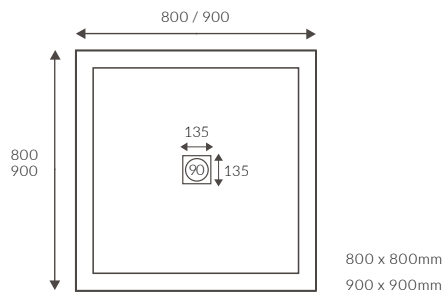

Ultraslim trays 25mm high

ULTRASLIM SQUARE TRAY