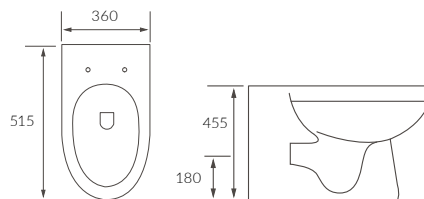

BACK TO WALL RIMLESS PAN COMFORT HEIGHT

Coupling to soil stack:

Straight out, straight down

Distance from soil pipe spigot to wall: 110mm

For use with concealed cistern

Not compatible with Linares or Vigo WC units