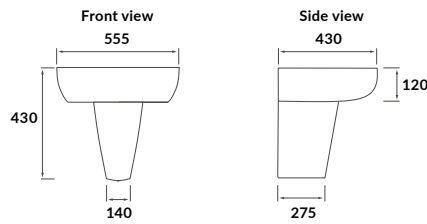

Cadiz

BASIN WITH FULL PEDESTAL
555 x 430mm

BASIN WITH SEMI PEDESTAL
555 x 430mm

SEMI RECESSED BASIN
555 x 435mm

RIMLESS CLOSE COUPLED PAN AND CISTERN FULLY SHROUDED

RIMLESS CLOSE COUPLED PAN AND CISTERN FULLY SHROUDED COMFORT HEIGHT