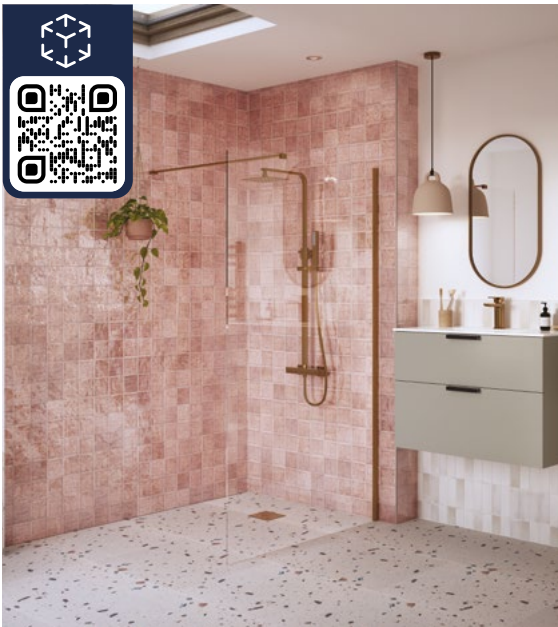

Luz 8mm

WETROOM PANELS CLEAR GLASS BRUSHED BRONZE PROFILE

True wall adjustments
(min/max mm)

500mm	KBBS108945	£247	480 - 500
700mm	KBBS108946	£252	680 - 700
760mm	KBBS108947	£260	740 - 760
800mm	KBBS108948	£263	780 - 800
900mm	KBBS108949	£273	880 - 900
1000mm	KBBS108950	£294	980 - 1000
1100mm	KBBS108951	£315	1080 - 1100
1200mm	KBBS108952	£336	1180 - 1200
1400mm	KBBS108953	£378	1380 - 1400

Includes bracing kit.
Does not include optional side or splash panel.

OPTIONAL SIDE PANEL (Includes T-Piece and support bar)

500mm	KBBS108955	£263	480 - 500
700mm	KBBS108956	£268	680 - 700
760mm	KBBS108957	£273	740 - 760
800mm	KBBS108958	£279	780 - 800
900mm	KBBS108959	£289	880 - 900