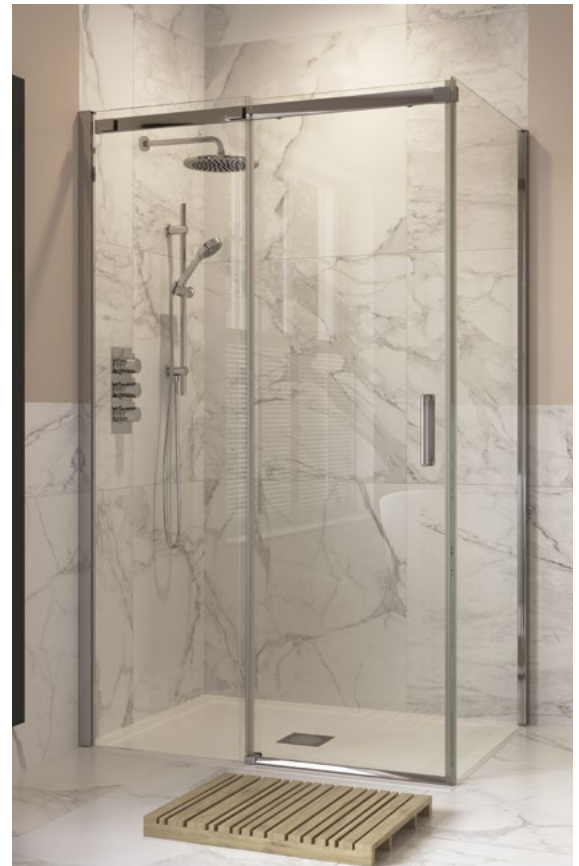

Luz 8mm

SLIDING DOOR			True wall adjustments (min/max mm)		Door Opening (mm)
			Corner Application	Recess Application	
1000mm	KBBS103386	£517	970 - 990	972 - 992	370
1100mm	KBBS103387	£590	1070 - 1090	1072 - 1092	420
1200mm	KBBS3829	£632	1170 - 1190	1172 - 1192	480
1400mm	KBBS3830	£774	1370 - 1390	1379 - 1392	580
1500mm	KBBS103388	£822	1470 - 1490	1472 - 1492	600
1700mm	KBBS3831	£846	1670 - 1690	1672 - 1692	615

OPTIONAL SIDE PANEL FOR SLIDING DOOR			
700mm	KBBS3833	£323	675 - 695
760mm	KBBS3834	£304	735 - 755
800mm	KBBS3835	£344	775 - 795
900mm	KBBS3836	£365	875 - 895

WETROOM
COMPATIBLE

ADJUSTMENT FOR
OUT OF TRUE WALLS

EASY CLEAN
GLASS TREATMENT

APPROVED