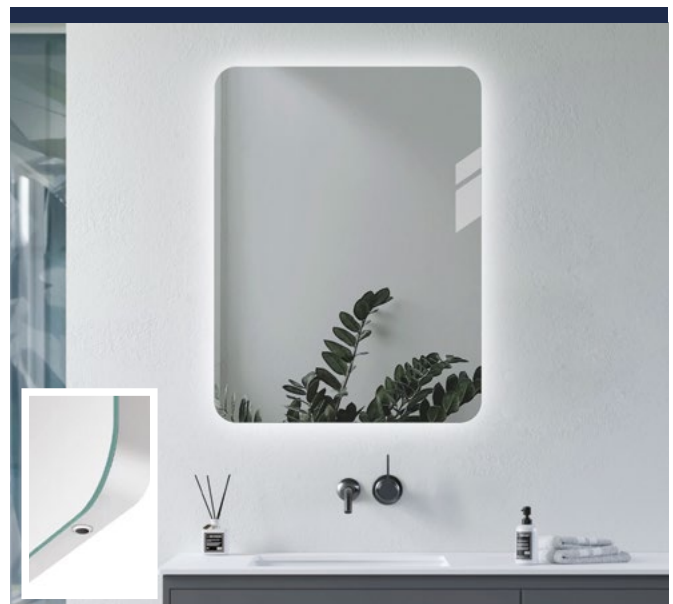

FRONTERA BRUSHED BRONZE MIRROR

W500 x H700 x D39mm KBBS109010 **£270**

- Front strip LED lighting
- Demister pad • Touch sensor
- Metal frame
- Cool to warm lighting (6500k-3000k)
- 2 year guarantee

OROPESA RECTANGLE MIRROR