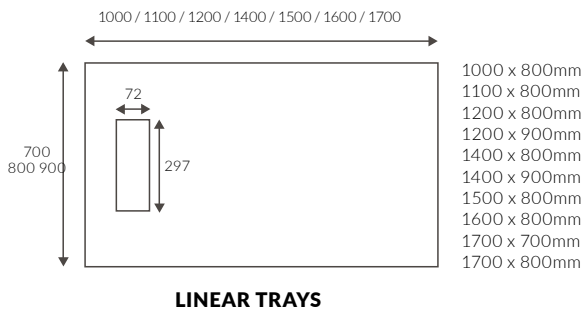

Linear trays 25mm high