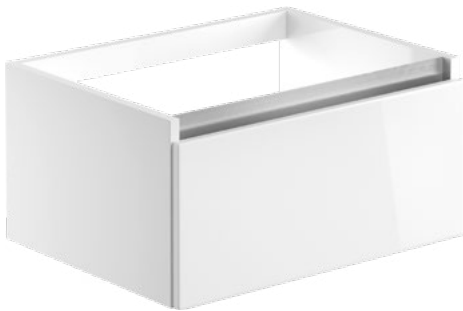

CHOOSE A WORKTOP (PAGE 47) AND WASHBOWL (PAGE 63)

WALL HUNG 600MM BASIN UNIT
W600 x H300 x D458mm

White Gloss	KBBS101525	£314	<i>No top</i>
Matt Latte	KBBS101550	£314