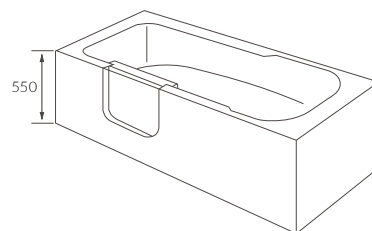

Access bath

1690 X 690MM WALK IN EASY ACCESS BATH

Capacity 200 litres