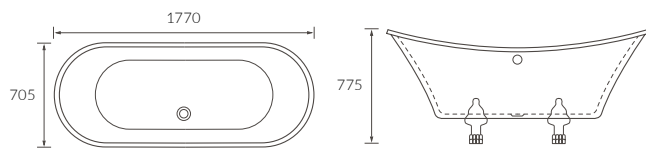

GOZON FLOORSTANDING BATH

Capacity 175 litres

REQUENA DOUBLE END BATH

Capacity 170 litres

FERRO BATH

Capacity 182 litres

Freestanding baths

FIGUERES FLOORSTANDING BATH