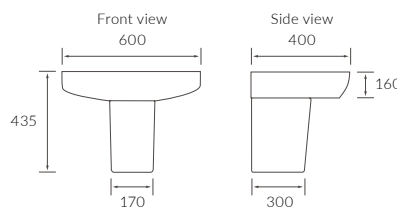

BASIN WITH FULL PEDESTAL
600 x 400mm

BASIN WITH SEMI PEDESTAL
600 x 400mm