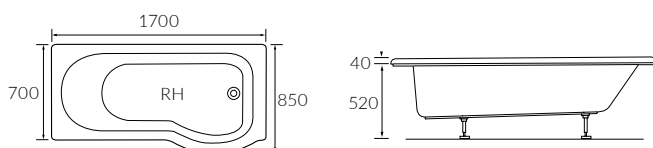

OURENSE 1700MM P SHAPE SHOWER BATH LH AND RH

Overall height including screen 2055mm. Capacity 200 litres