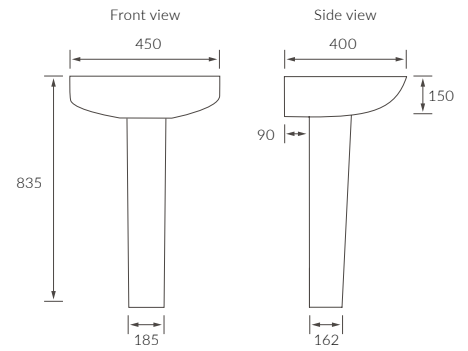

BASIN WITH FULL PEDESTAL

450 x 400mm