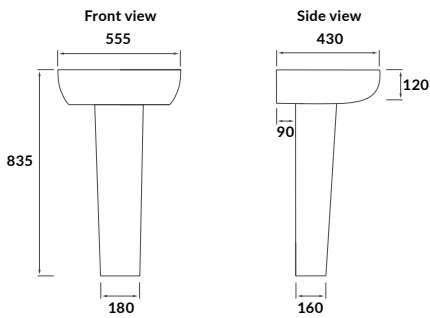

Cadiz

BASIN WITH FULL PEDESTAL
555 x 430mm

BASIN WITH SEMI PEDESTAL
555 x 430mm

SEMI RECESSED BASIN
555 x 435mm

RIMLESS CLOSE COUPLED PAN AND CISTERN FULLY SHROUDED

RIMLESS CLOSE COUPLED PAN AND CISTERN FULLY SHROUDED COMFORT HEIGHT