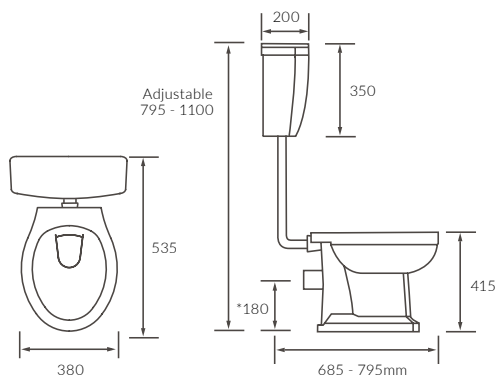

Coupling to soil stack: Straight out, straight down, Left or Right
Distance from soil pipe spigot to wall: Adjustable
Cistern inlet position: Left

LOW LEVEL PAN AND CISTERN