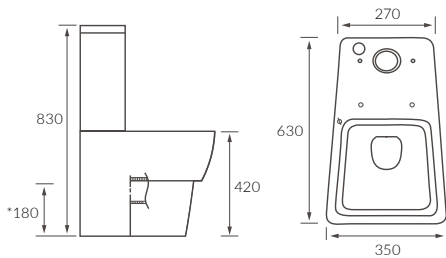

CLOSE COUPLED PAN AND CISTERN

Coupling to soil stack: Straight out and straight down
Distance from soil pipe spigot to wall: 225mm
Cistern inlet position: Left