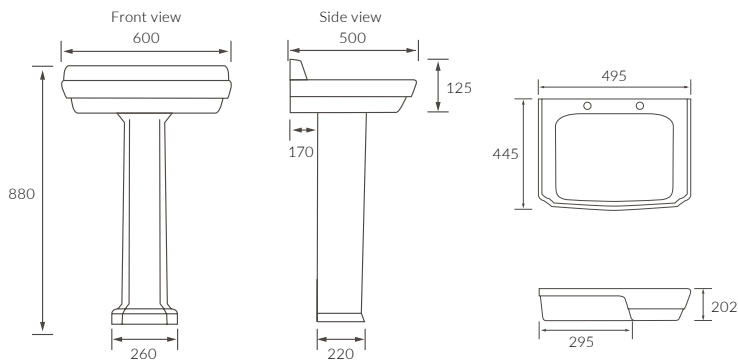

Semi Recessed Basin
495 x 445mm

Basin with Full Pedestal
600 x 500mm