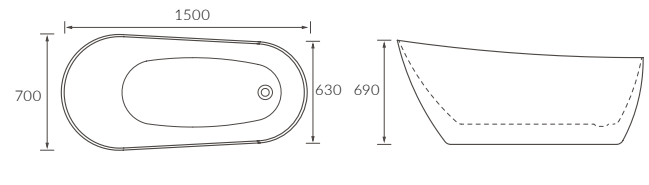

ALTEA FLOORSTANDING BATH

Capacity 212 litres