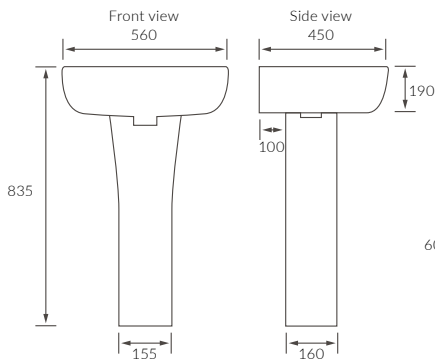

Cordoba

BASIN WITH FULL PEDESTAL

560 x 450mm