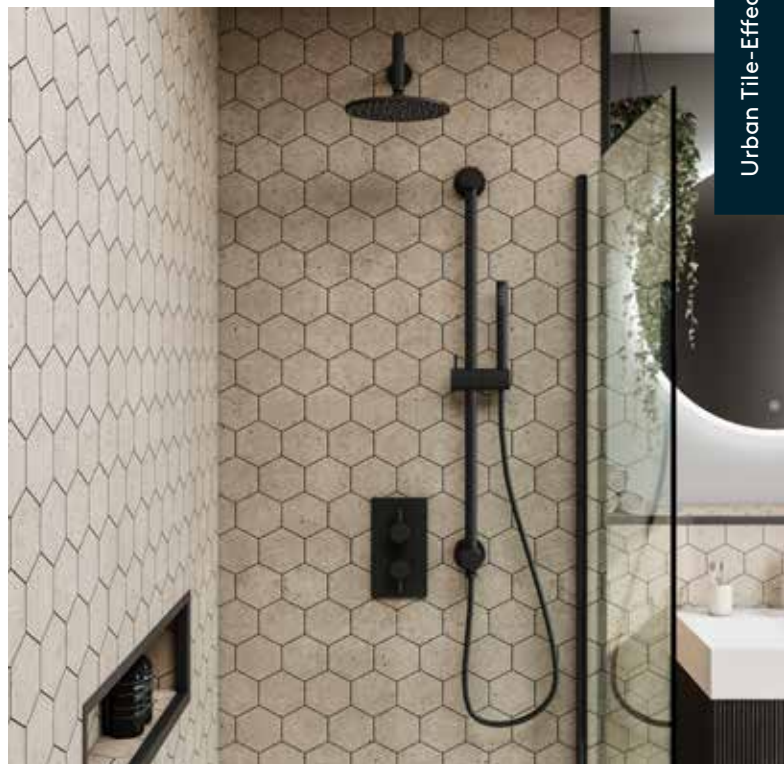

Modern, bold and stylish

Our Urban collection is both modern and stylish. With neat geometric designs such as the Stacked Subway, it is inspired by patterns and shapes found in urban city environments.

The trendy Metro Brick is now available with a splash of colour as well as the ever-popular white and grey shades. For a bolder statement in the bathroom, why not choose one of our Hexagonal designs now available in stunning Rough Cement. For a smart way to transform your walls, why not try the classic Herringbone or our new Chevron designs?

Scan the QR code to visit our website and find out more about the Urban Tile-Effect Collection.