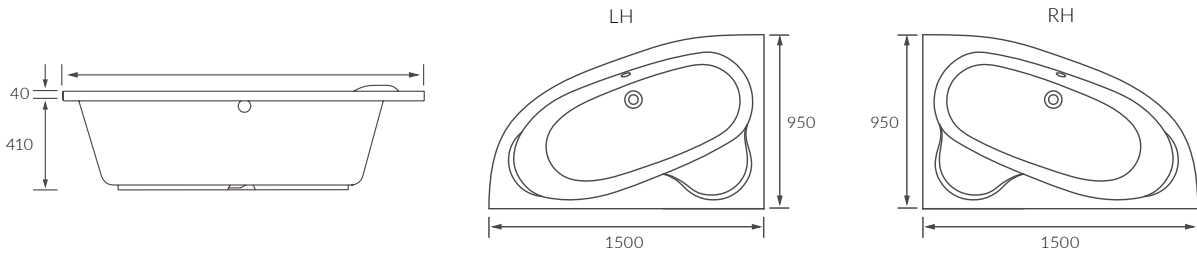

Corner baths

MATARO CORNER BATH LH AND RH

Capacity 180 litres