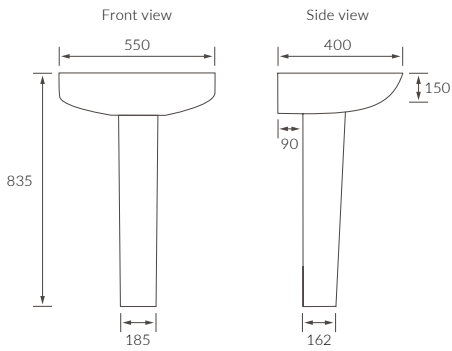

BASIN WITH SEMI PEDESTAL

Tarragona

BASIN WITH FULL PEDESTAL

550 x 400mm