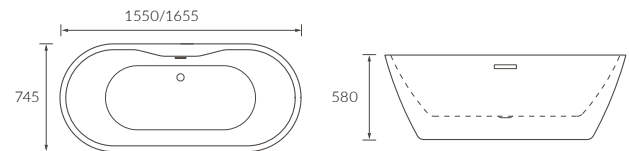

JAEN FLOORSTANDING BATH

Capacity 1550 x 745 x 580mm - 200 litres
Capacity 1655 x 745 x 580mm - 220 litres