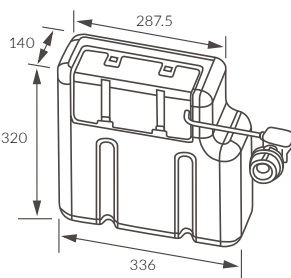

Concealed cisterns

CONCEALED CISTERN - SIDE INLET