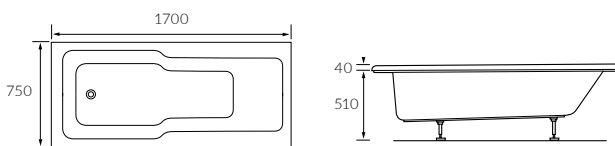

PATERNA SINGLE END BATH

Capacity 180 litres

MERIDA SINGLE END BATH LH AND RH

Capacity 170 litres

ORIH BATH

Capacity 190 litres

HARO SQUARE SINGLE END BATH

Capacity 230 litres