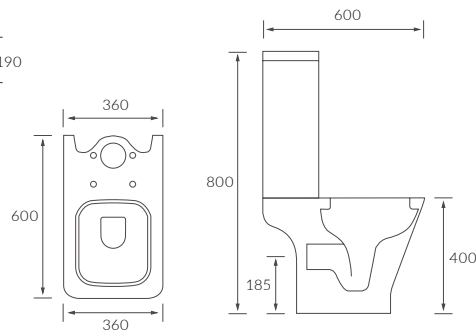

SEMI RECESSED BASIN

500 x 400mm

Cordoba

BASIN WITH FULL PEDESTAL

560 x 450mm

CLOSE COUPLED PAN AND CISTERN

Open back

Coupling to soil stack:
Straight out and straight down