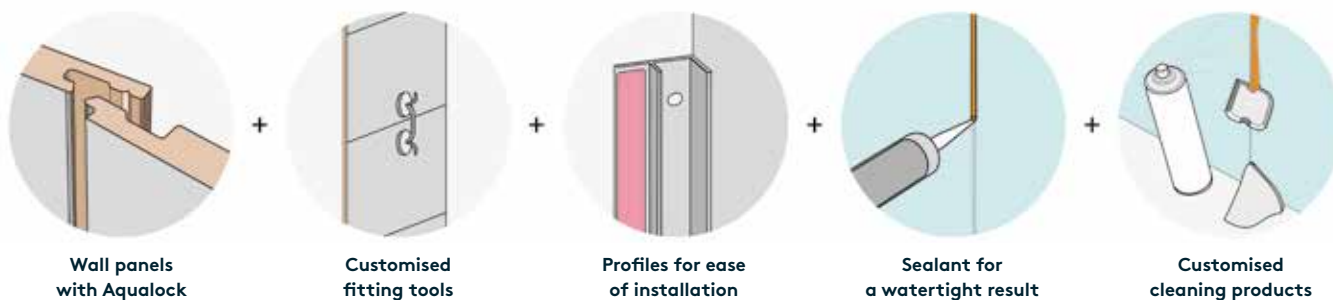

A simple and complete solution

Fibo's wall system is fully watertight and is supplied as a complete solution consisting of wall panels, profiles and accessories.

The system