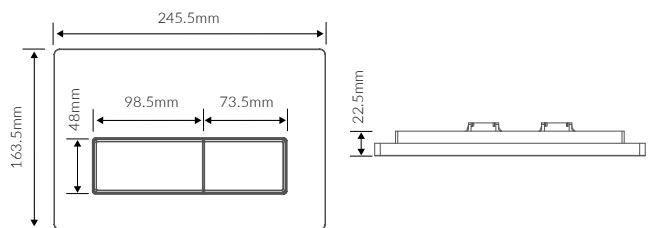

RECTANGLE FLUSH PLATE