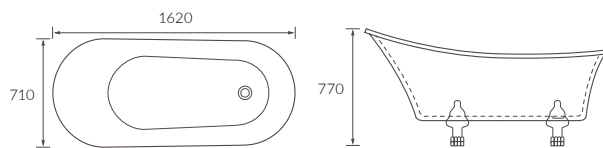

VINAROS FLOORSTANDING BATH

Capacity 165 litres