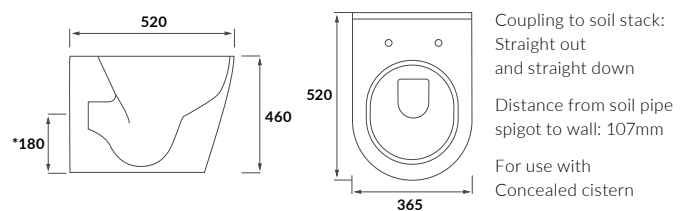

RIMLESS BACK TO WALL PAN COMFORT HEIGHT