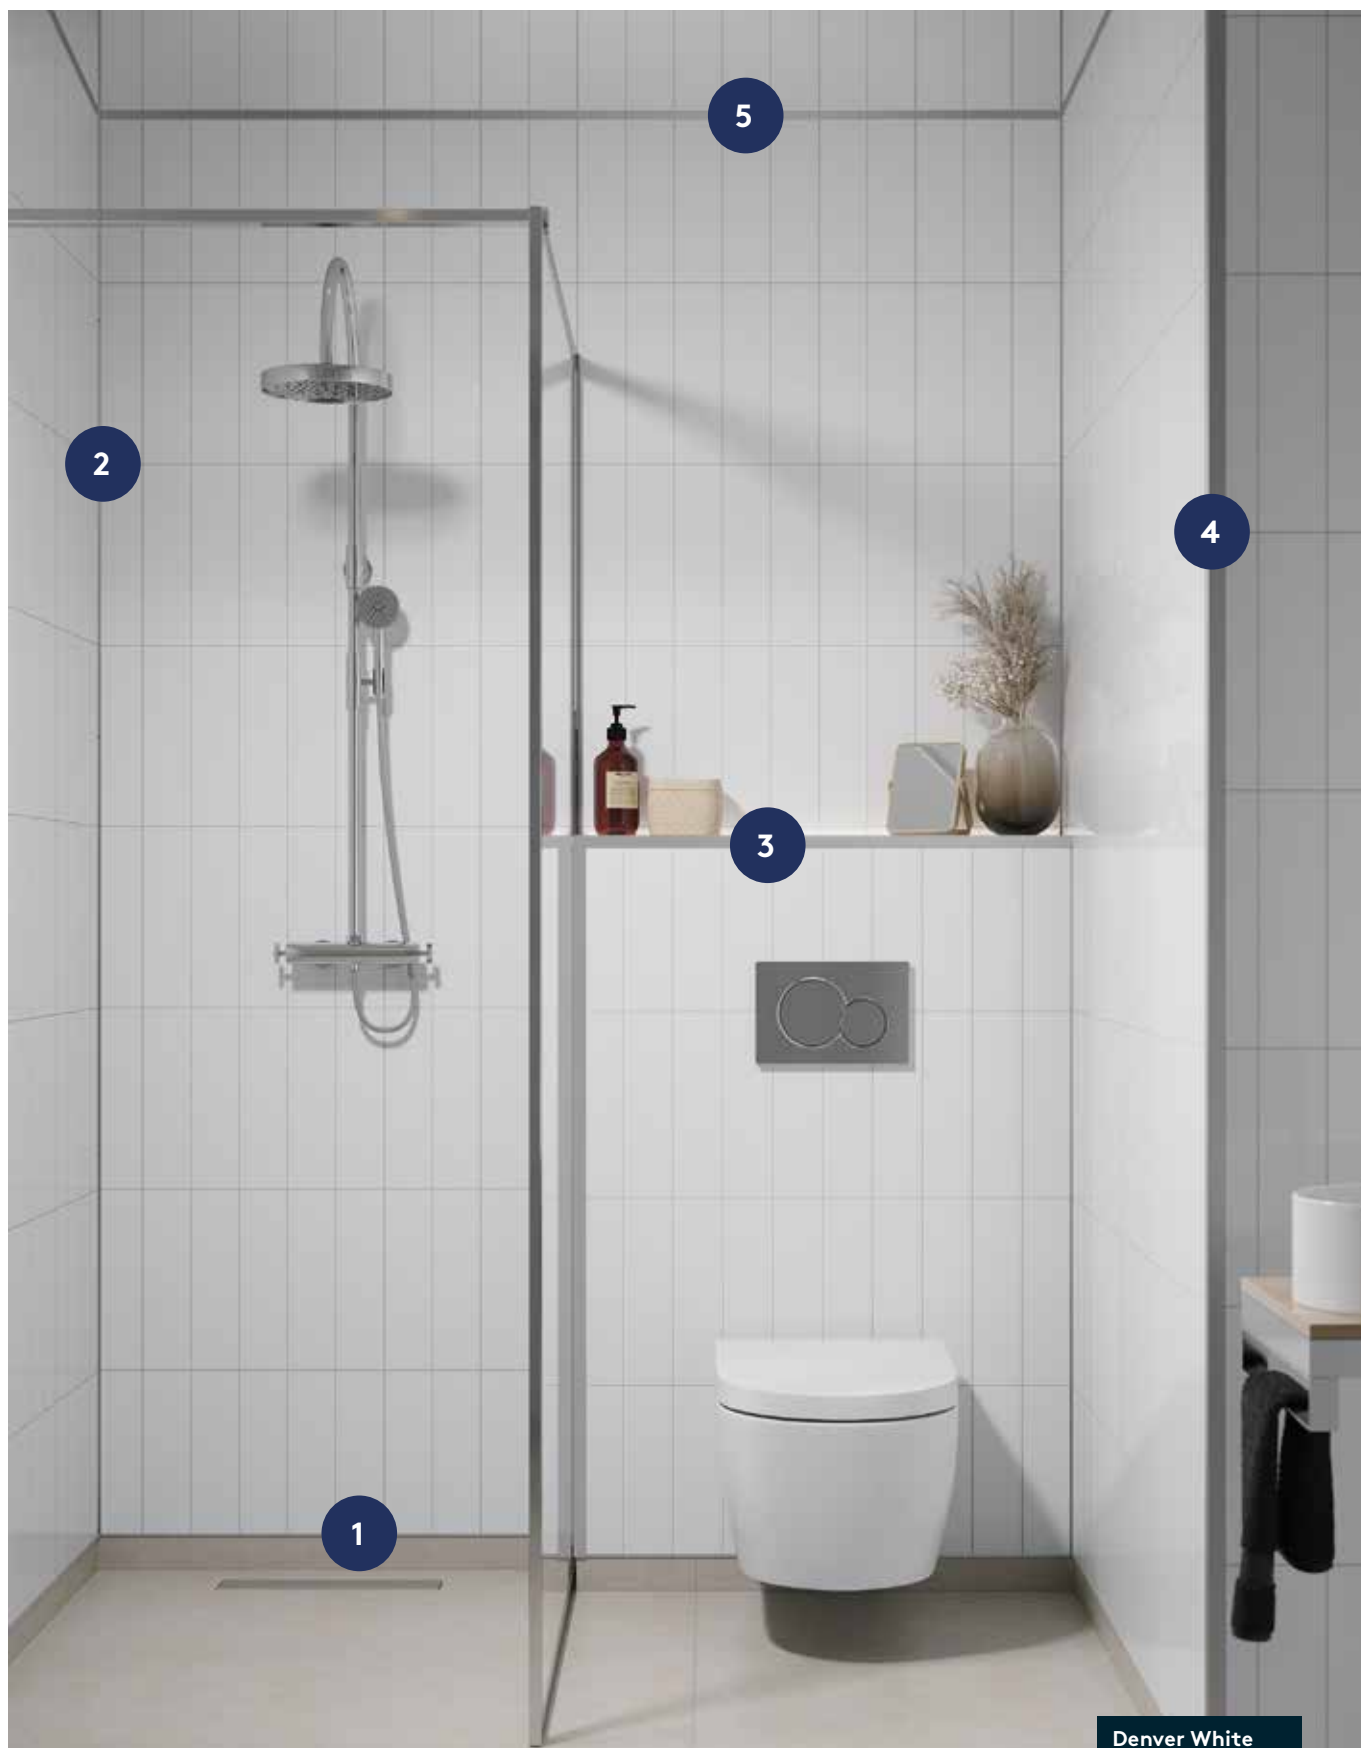

Denver White
Code: 3091-M083

1. Base profile
2. Hidden internal corner profile
3. L shape profile
4. External corner profile
5. Stacking Profile