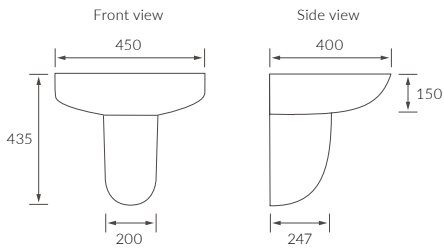

450 x 400mm

BASIN WITH SEMI PEDESTAL

450 x 400mm

SEMI RECESSED BASIN

500 x 390mm

CLOAKROOM BASIN

450 x 380mm

CLOSE COUPLED PAN AND CISTERN