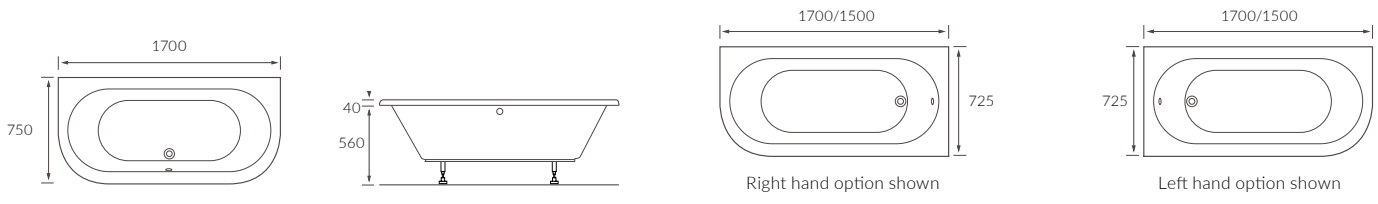

Back to wall baths

SEBASTIAN BACK TO WALL BATH

Capacity 205 litres

SORIA BACK TO WALL BATH

Capacity 1695 x 745mm - 195 litres
Capacity 1500 x 745mm - 165 litres