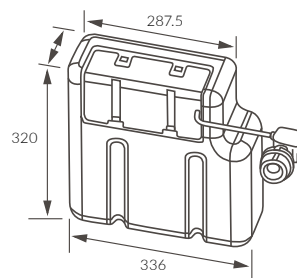

CONCEALED CISTERN - BOTTOM INLET