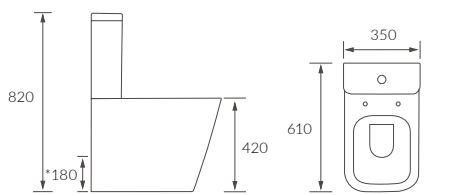

CLOSE COUPLED WC RIMLESS FULLY SHROUDED SHORT PROJECTION

Coupling to soil stack:
Straight out
and straight down
Distance from soil pipe
spigot to wall: 205mm
Cistern inlet position:
Left