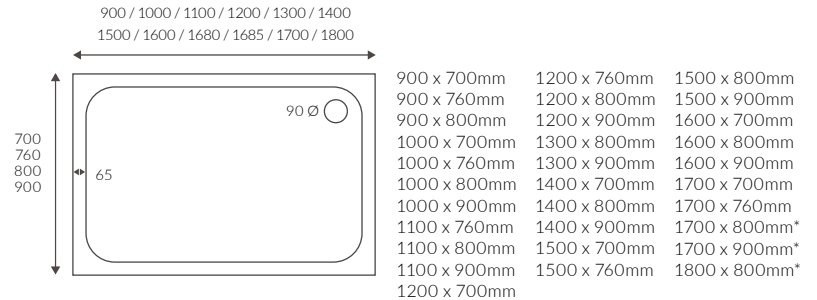

ULTRASLIM QUADRANT TRAY

ULTRASLIM OFFSET QUADRANT TRAY

Low profile trays 45mm high

LOW PROFILE SQUARE TRAYS

LOW PROFILE RECTANGULAR TRAYS

LOW PROFILE QUADRANT TRAYS

LOW PROFILE OFFSET QUADRANT TRAYS

*Tray waste is in a central position on this size tray