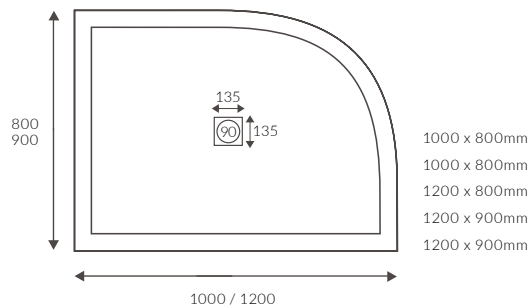

ULTRASLIM OFFSET QUADRANT TRAY