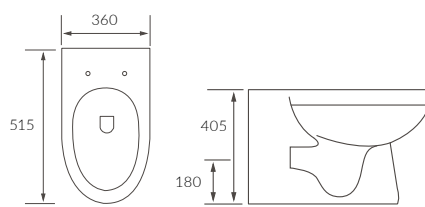

BACK TO WALL RIMLESS PAN

Coupling to soil stack:

Straight out and straight down

Distance from soil pipe spigot to wall: 110mm

For use with concealed cistern