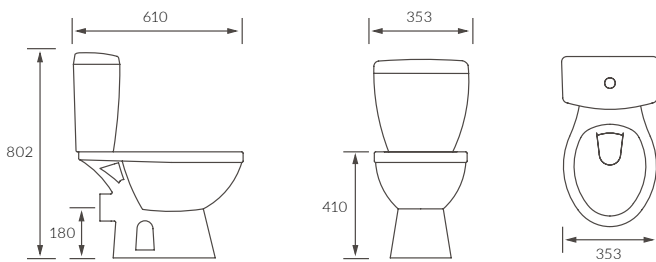

450 x 400mm

BASIN WITH SEMI PEDESTAL

450 x 400mm

SEMI RECESSED BASIN

500 x 390mm

CLOAKROOM BASIN

450 x 380mm

CLOSE COUPLED PAN AND CISTERN