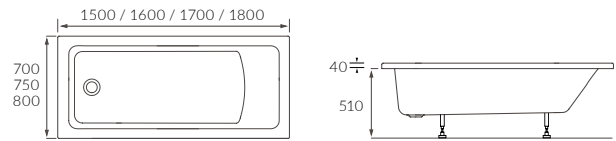

NULES SINGLE END BATH

Capacity 1500 x 700mm - 170 litres, 1600 x 700mm - 185 litres, 1700 x 700mm - 200 litres, 1700 x 750mm - 210 litres, 1800 x 800mm - 225 litres