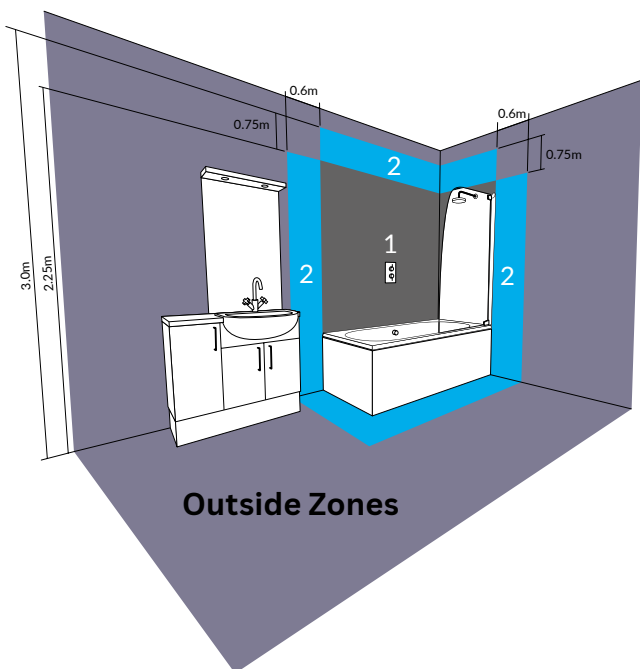

Shower water systems

There are a few different types of water systems in homes in the UK. We can usually make some assumptions about the sort of water pressure each will give.

Gravity Fed System

This is usually a tank in the loft space or inside an airing cupboard. A basic guide to establish how much pressure it will deliver is how high the tank is above the tap or shower. If the tank is 2 metres above the level of the tap or shower, the water pressure will be 0.2 bar. If it is 5 metres, the water pressure will be 0.5 bar. Generally this type of system is low pressure however you can increase the pressure by installing a pump. It is recommended to seek advice from a qualified engineer or manufacturer before choosing your pump as these vary in performance.

Mirrors & lighting

Combination Boilers

These are high pressure systems and are usually set to operate between 0.8 to 1.5 bar. Minimum and maximum pressure can be checked with the manufacturer however most boilers have a gauge to show what pressure it is operating at. Combination boilers have an integrated pump so if the water pressure is too low for your required application, adding another pump can damage the boiler.

Sealed/Unvented Systems

These are modern systems. If you have a hot water tank, but you don't have a cold water tank (cistern) in your loft or garage, this is an unvented high pressure system. They are quite uncommon as they are more expensive however they can usually deliver around 3.0 bar of water pressure.

Zone 1

Electrical fittings in this zone require a separate extra low voltage and a minimum rating of IP65 (splash-proof).

Zone 2

Electrical fittings in this zone require a minimum rating of IP44 (splash-proof).

Outside Zones

Electrical fittings in this zone require no IP rating (unless cleaned by water jets).