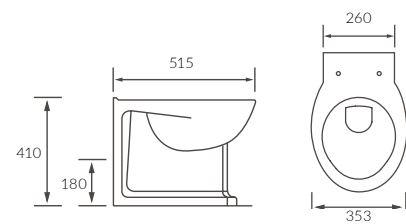

BACK TO WALL PAN

Coupling to soil stack: Straight out and straight down
Distance from soil pipe spigot to wall: 100mm
For use with concealed cistern