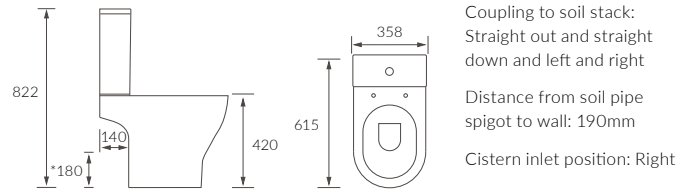

RIMLESS CLOSE COUPLED PAN AND CISTERN OPEN BACK

CLOSE COUPLED PAN AND CISTERN FULLY SHROUDED

RIMLESS BACK TO WALL PAN

RIMLESS BACK TO WALL PAN COMFORT HEIGHT

RIMLESS WALL HUNG PAN

BACK TO WALL PAN

Leon

RIMLESS CLOSE COUPLED PAN AND CISTERN FULLY SHROUDED