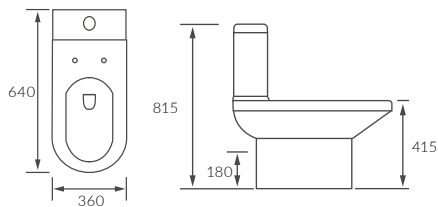

CLOSE COUPLED RIMLESS PAN AND CISTERN

Coupling to soil stack:

Straight out, straight down, Left or Right

Distance from soil pipe spigot to wall: 170mm

Cistern inlet position: Right