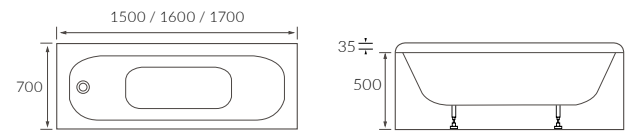

ECIJA STEEL SINGLE END BATH

Capacity 1500mm - 131 litres, 1600mm - 142 litres, 1700mm - 162 litres