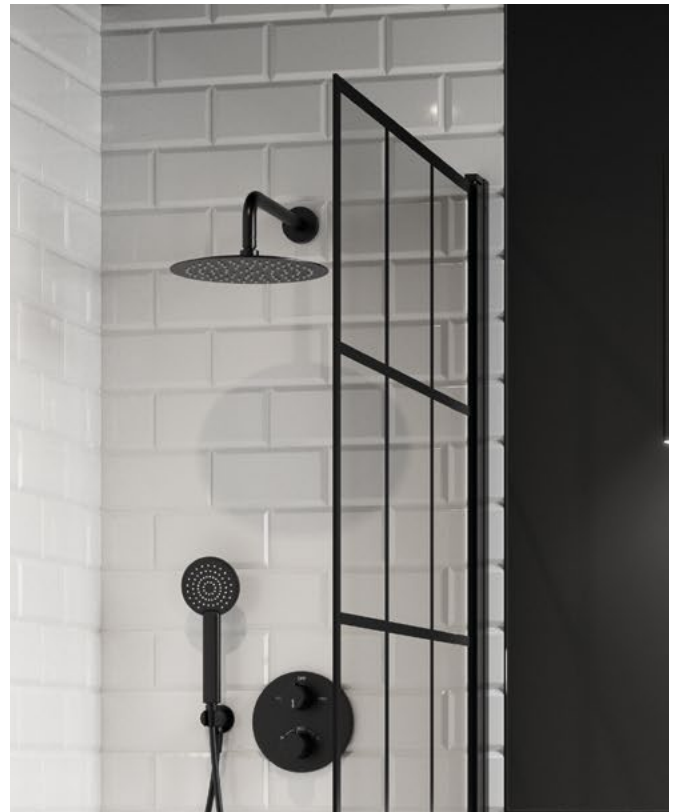

- 6mm glass
- 1500mm high
- Easy clean glass
- 180° pivot
- Handle doubles up as a practical towel rail

5 YEAR GUARANTEE
on Bath Screens

SINGLE STRAIGHT BATH SCREEN

Black Framed KBBS104940 **£250**

- 6mm glass
- 1500mm high
- Easy clean glass
- 180° pivot
- Contemporary matt black frame with 'crittall style' detail