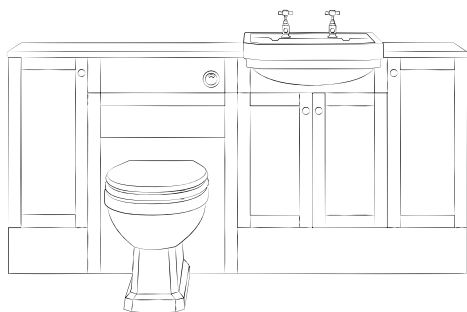

- **64-73** Chincho furniture
- **74-83** Ecija furniture
- **84-93** Anto furniture
- **94-95** Complementary basins
- **96-97** Complementary worktops
- **98-99** Complementary handles