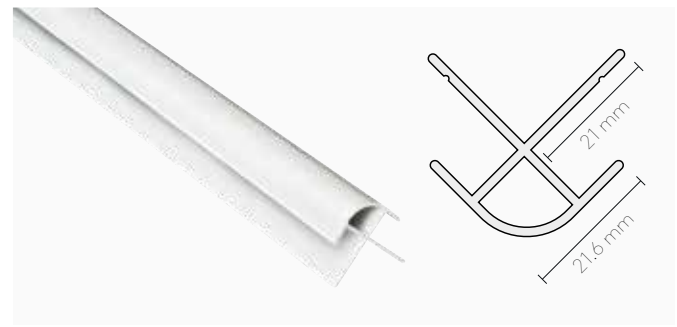

External corner profile round shape

○ WP110-EXT ○ AAEXT ● CHR-EXT