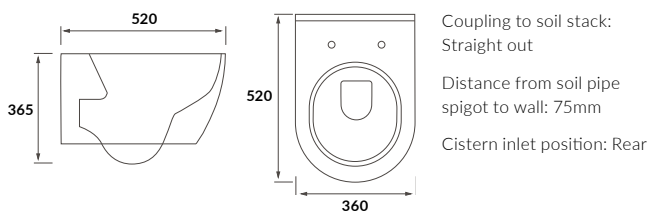

RIMLESS CLOSE COUPLED PAN AND CISTERN OPEN BACK

CLOSE COUPLED PAN AND CISTERN FULLY SHROUDED

RIMLESS BACK TO WALL PAN

RIMLESS BACK TO WALL PAN COMFORT HEIGHT

RIMLESS WALL HUNG PAN

BACK TO WALL PAN

Leon

RIMLESS CLOSE COUPLED PAN AND CISTERN FULLY SHROUDED