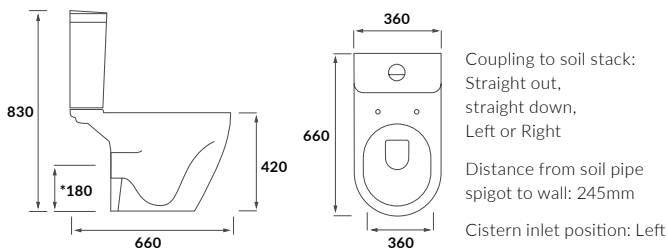

Cadiz

BASIN WITH FULL PEDESTAL
555 x 430mm

BASIN WITH SEMI PEDESTAL
555 x 430mm

SEMI RECESSED BASIN
555 x 435mm

RIMLESS CLOSE COUPLED PAN AND CISTERN FULLY SHROUDED

RIMLESS CLOSE COUPLED PAN AND CISTERN FULLY SHROUDED COMFORT HEIGHT