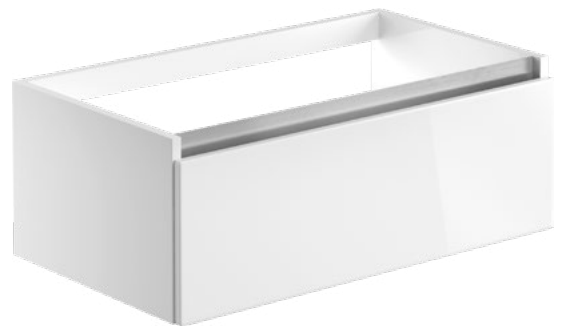

CHOOSE A WORKTOP (PAGE 47) AND WASHBOWL (PAGE 63)

WALL HUNG 815MM BASIN UNIT
W815 x H300 x D458mm

White Gloss	KBBS101527	£407	<i>No top</i>
Matt Latte	KBBS101552	£407