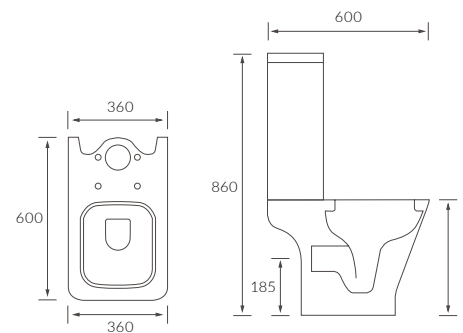

CLOSE COUPLED RIMLESS & COMFORT HEIGHT PAN AND CISTERN

Open back

Coupling to soil stack:
Straight out and straight down

Distance from soil pipe spigot to wall: 155mm

Cistern inlet position: Left