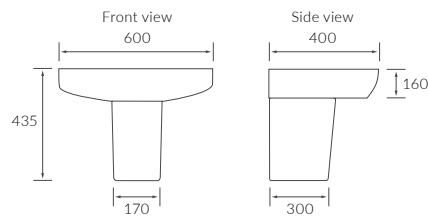

BASIN WITH SEMI PEDESTAL

600 x 400mm