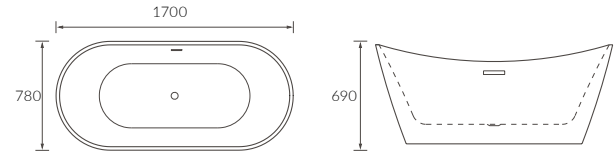

BENAVENTE FLOORSTANDING BATH

Capacity 245 litres