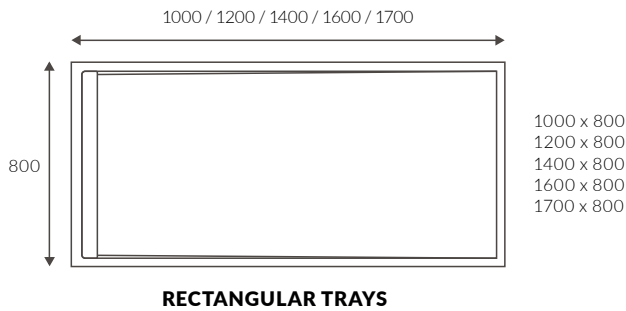

Linear slate trays 25mm high