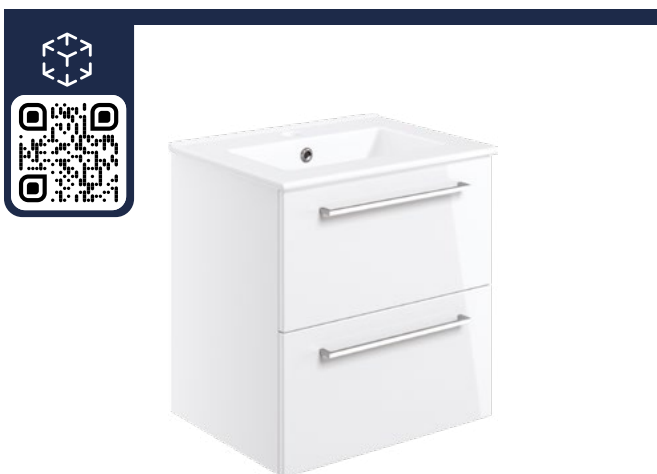

WALL HUNG 510MM 2 DRAWER UNIT WITH BASIN
W510 x H518 x D390mm

White Gloss	KBBS103323	£567	<i>Includes 1 tap hole ceramic basin and chrome handles.</i>
Grey Gloss	KBBS103324	£567	
Anthracite Gloss	KBBS103325	£567	
Oak	KBBS107490	£567