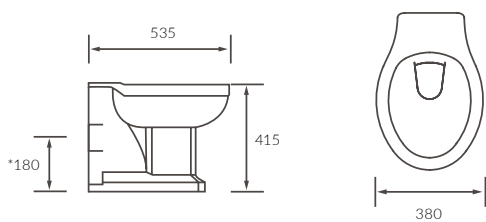

Coupling to soil stack: Straight out and straight down
Distance from soil pipe spigot to wall: 100mm
For use with concealed cistern

BACK TO WALL PAN