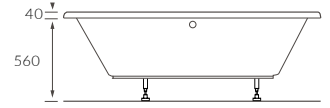

Access bath

1690 X 690MM WALK IN EASY ACCESS BATH

Capacity 200 litres

Back to wall baths

SEBASTIAN BACK TO WALL BATH

Capacity 205 litres

SORIA BACK TO WALL BATH

Capacity 1695 x 745mm - 195 litres
Capacity 1500 x 745mm - 165 litres