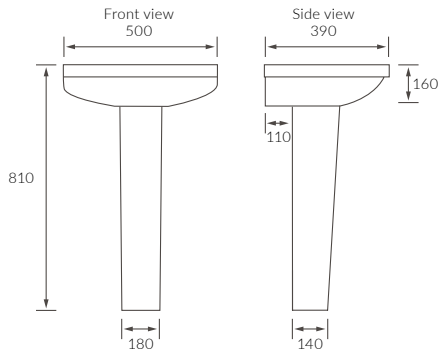

Langreo

BASIN WITH FULL PEDESTAL

500 x 390mm