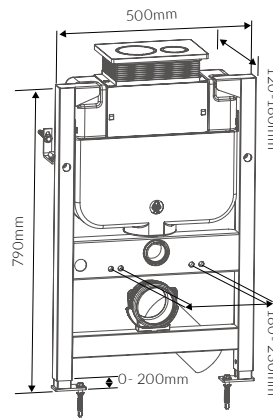

LOW HEIGHT WC FRAME
Incl. Cistern