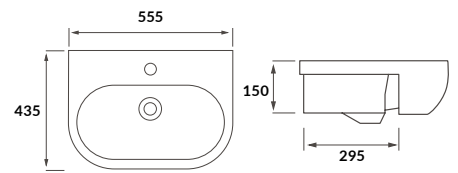

Cadiz

BASIN WITH FULL PEDESTAL
555 x 430mm

BASIN WITH SEMI PEDESTAL
555 x 430mm

SEMI RECESSED BASIN
555 x 435mm

RIMLESS CLOSE COUPLED PAN AND CISTERN FULLY SHROUDED

RIMLESS CLOSE COUPLED PAN AND CISTERN FULLY SHROUDED COMFORT HEIGHT