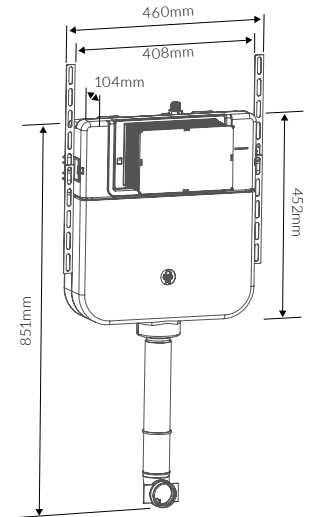

Wall hung frames, concealed cisterns & flush plates

WALL HUNG WC FRAME
Incl. Cistern

WALL HUNG WC FRAME
Excl. Cistern

LOW HEIGHT WC FRAME
Incl. Cistern

SLIM CONCEALED CISTERN

ROUND FLUSH PLATE

RECTANGLE FLUSH PLATE