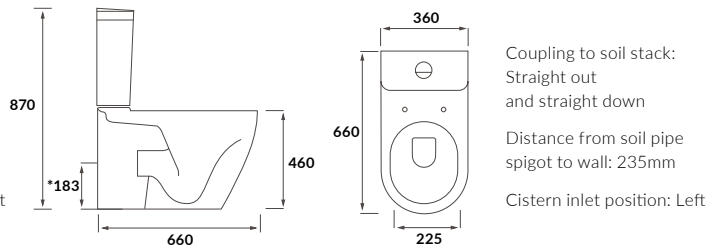

Cadiz

BASIN WITH FULL PEDESTAL
555 x 430mm

BASIN WITH SEMI PEDESTAL
555 x 430mm

SEMI RECESSED BASIN
555 x 435mm

RIMLESS CLOSE COUPLED PAN AND CISTERN FULLY SHROUDED

RIMLESS CLOSE COUPLED PAN AND CISTERN FULLY SHROUDED COMFORT HEIGHT