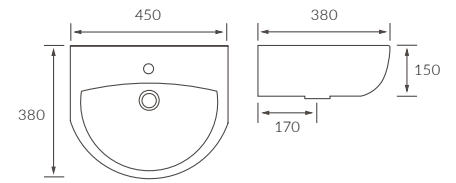

450 x 400mm

BASIN WITH SEMI PEDESTAL

450 x 400mm

SEMI RECESSED BASIN

500 x 390mm

CLOAKROOM BASIN

450 x 380mm

CLOSE COUPLED PAN AND CISTERN