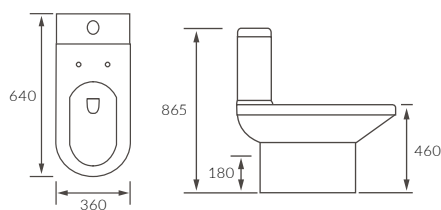

CLOSE COUPLED RIMLESS PAN AND CISTERN COMFORT HEIGHT

Coupling to soil stack:

Straight out, straight down, Left or Right

Distance from soil pipe spigot to wall: 150mm

Cistern inlet position: Right