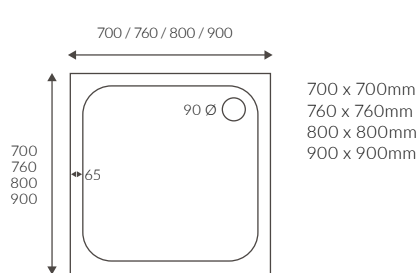

Low profile trays 45mm high

LOW PROFILE SQUARE TRAYS