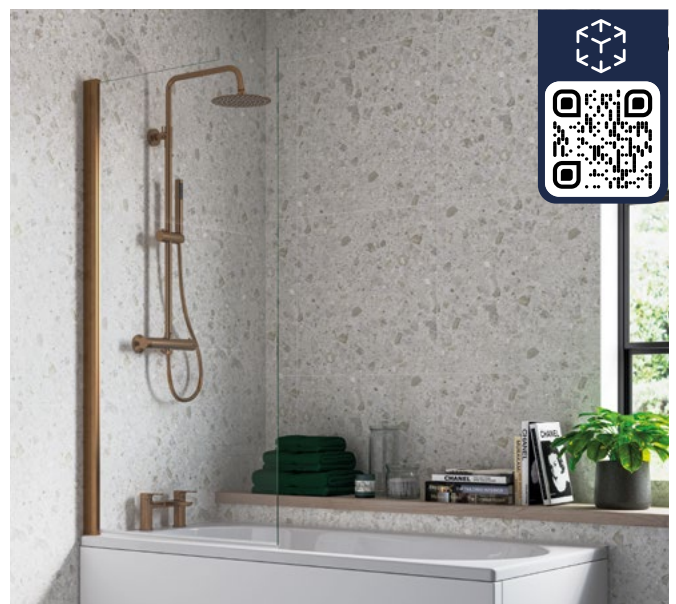

5 YEAR GUARANTEE
on Bath Screens

SINGLE STRAIGHT BATH SCREEN

Chrome KBBS3769 **£184**

- 6mm glass
- 1500mm high
- Easy clean glass
- 180° pivot
- Modern square profile

SINGLE STRAIGHT BATH SCREEN

Matt Black KBBS104939 **£220**

- 6mm glass
- 1500mm high
- Easy clean glass
- 180° pivot

SINGLE STRAIGHT BATH SCREEN

Brushed Brass KBBS107501 **£250**

- 6mm glass
- 1500mm high
- Easy clean glass
- 180° pivot

SINGLE STRAIGHT BATH SCREEN

Brushed Bronze KBBS108939 **£250**

- 6mm glass
- 1500mm high
- Easy clean glass
- 180° pivot
- Modern square profile

FLUTED SINGLE STRAIGHT BATH SCREEN

Chrome KBBS111394 **£210**

- 5mm glass
- 1500mm high
- Easy clean glass
- 180° pivot