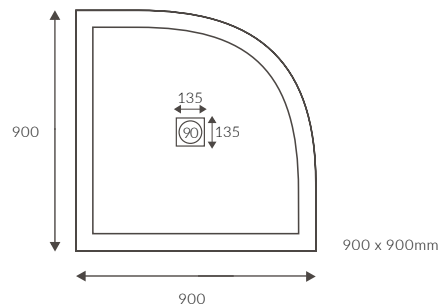

ULTRASLIM QUADRANT TRAY