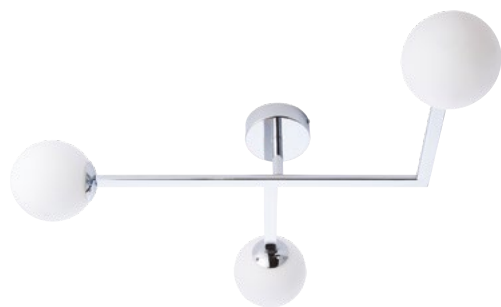

GABRIELA CHROME CEILING LIGHT

Chrome Ceiling Light   KBBS106305   **£184**

- Polished chrome with matt white glass shades
- Semi flush design
- Dimmable
- IP44 suitable for use in bathroom zone 2
- Perfect for use with G9 LED lamps (not included)