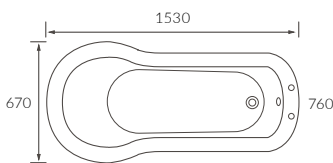

BLANES BATH

Capacity 1530 x 670 x 760mm - 147 litres