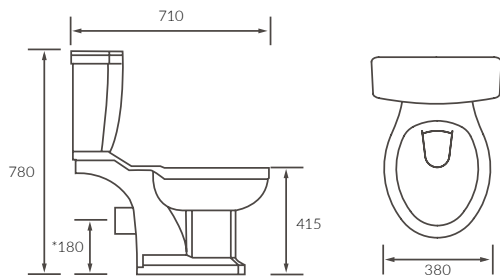

Santiago

Coupling to soil stack: Straight out, straight down, Left or Right
Distance from soil pipe spigot to wall: 130mm
Cistern inlet position: Left

CLOSE COUPLED PAN AND CISTERN