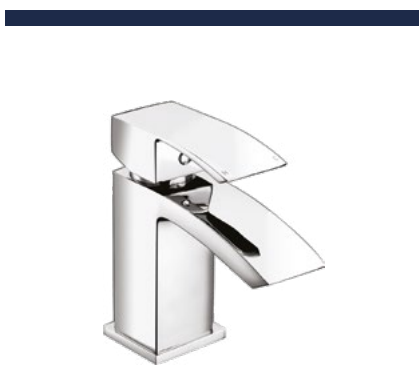

BATH/SHOWER MIXER

Chrome KBBS105749 **£200**

Incl. Hose, handset and bracket, min. 0.1 bar

Catral

Chrome

BASIN MIXER

Chrome KBBS105686 **£142**

Incl. Waste, min 0.5 bar