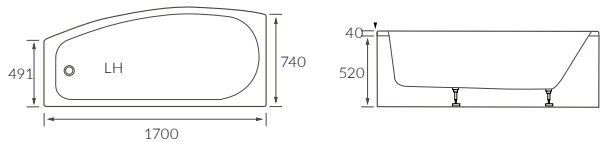

PATERNA SINGLE END BATH

Capacity 180 litres

MERIDA SINGLE END BATH LH AND RH

Capacity 170 litres

ORIH BATH

Capacity 190 litres

HARO SQUARE SINGLE END BATH

Capacity 230 litres