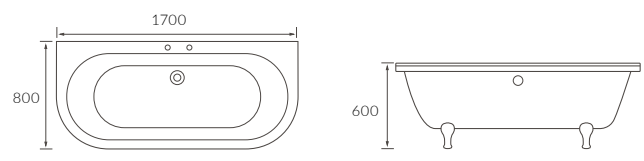

FERRO BATH

Capacity 182 litres