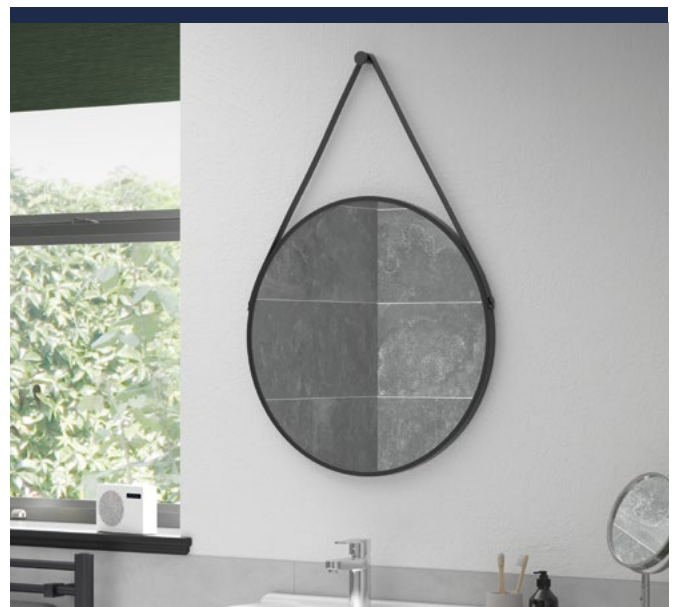

SIERRA ROUND MIRROR

Matt Black

Dia 500mm

H989 (inc. strap) x D32mm

KBBS106271

£237

- Matt black coated aluminium frame with leather effect black strap and black hanging hook
- 2 year guarantee