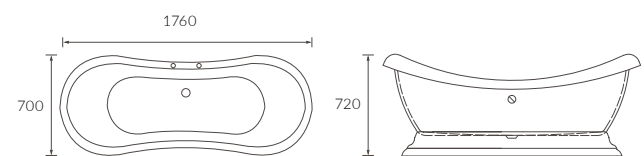

Capacity 212 litres

ESTEPONA FLOORSTANDING BATH

Capacity 207 litres

JAEN FLOORSTANDING BATH

Capacity 1550 x 745 x 580mm - 200 litres
Capacity 1655 x 745 x 580mm - 220 litres

BLANES BATH

Capacity 1530 x 670 x 760mm - 147 litres