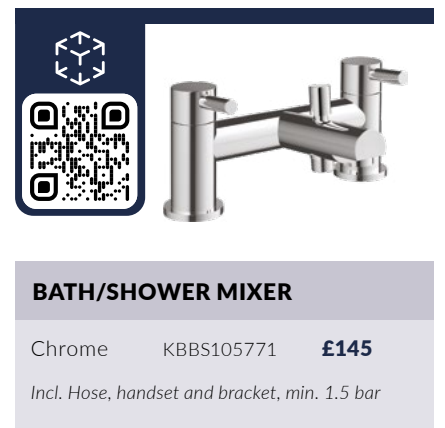

BATH/SHOWER MIXER

Chrome KBBS105771 **£145**
Incl. Hose, handset and bracket, min. 1.5 bar