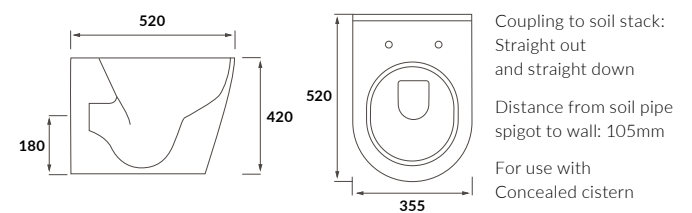

RIMLESS CLOSE COUPLED PAN AND CISTERN OPEN BACK

CLOSE COUPLED PAN AND CISTERN FULLY SHROUDED

RIMLESS BACK TO WALL PAN

RIMLESS BACK TO WALL PAN COMFORT HEIGHT

RIMLESS WALL HUNG PAN

BACK TO WALL PAN

Leon

RIMLESS CLOSE COUPLED PAN AND CISTERN FULLY SHROUDED