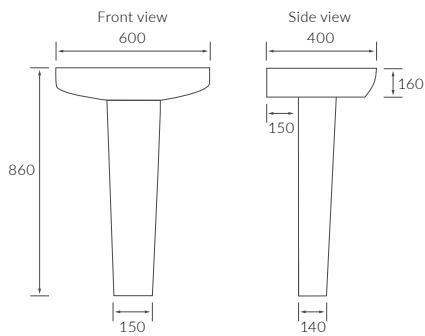

Alicante

BASIN WITH FULL PEDESTAL

600 x 400mm