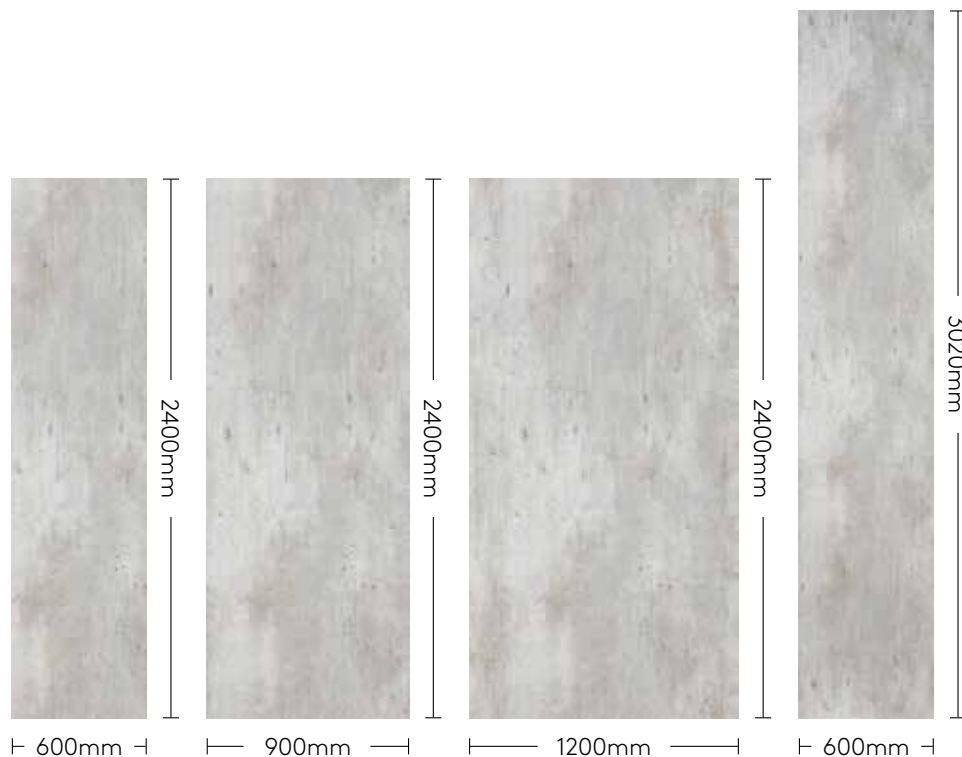

Panel size options

With 2400mm high and 600mm wide wall panels, you can easily cover the wall from floor to ceiling. Some of our panels are also available in 900mm wide with a tongue and groove joint and 1200mm wide in square edge only. As a special order, panels in heights of 3020mm are available for rooms with particularly high ceilings. For more information, please contact the office on 01494 771242 or email sales@fibo.co.uk.