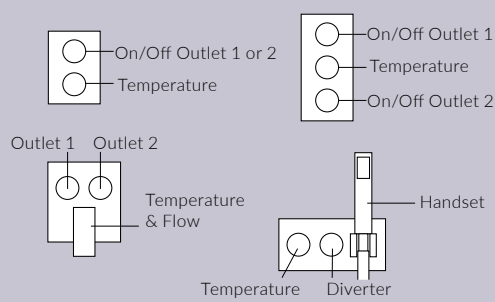

Three outlet

Operates two outlets but gives the option for up to 3 outlet fixtures such as a slide rail kit AND a fixed showerhead AND an overflow bath filler.

CIEZA THERMOSTATIC TWIN SHOWER VALVE

Single Outlet