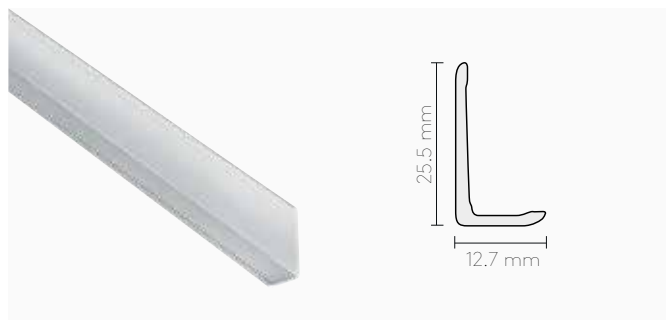

L shape profile

☐ WP110-LS   ☐ RSALP   ☒ RSALP-BL