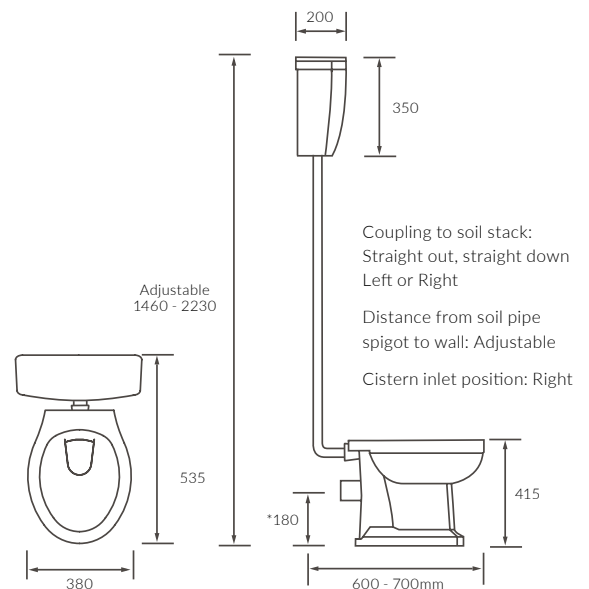

High Level Pan and Cistern

Coupling to soil stack: Straight out, straight down Left or Right
Distance from soil pipe spigot to wall: Adjustable
Cistern inlet position: Right