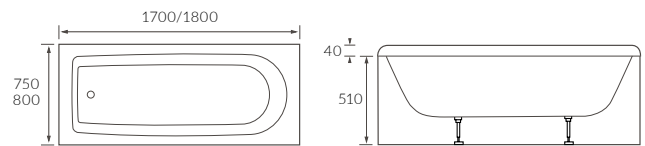

MARTOS SINGLE END BATH

Capacity 1700 x 750mm 180 litres, 1700 x 800mm - 190 litres, 1800 x 800mm 200 litres