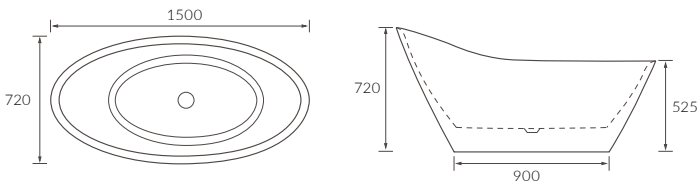

FUEN FLOORSTANDING BATH

Capacity - 142 litres