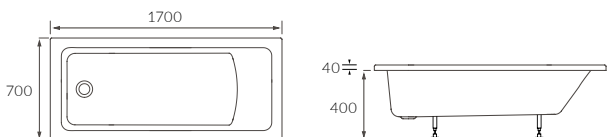

PATERNA SINGLE END BATH

Capacity 180 litres

MERIDA SINGLE END BATH LH AND RH

Capacity 170 litres

ORIH BATH

Capacity 190 litres

HARO SQUARE SINGLE END BATH

Capacity 230 litres