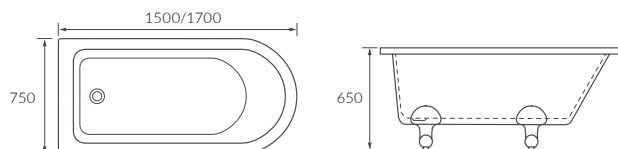

CALAFELL FLOORSTANDING BATH

W1500 Capacity 220 litres

W1700 Capacity 260 litres