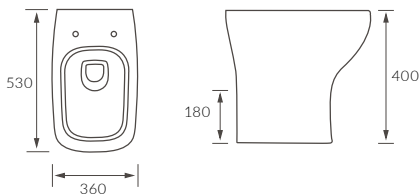

BACK TO WALL PAN

Coupling to soil stack: Straight out and straight down

Distance from soil pipe spigot to wall: 30mm

For use with concealed cistern