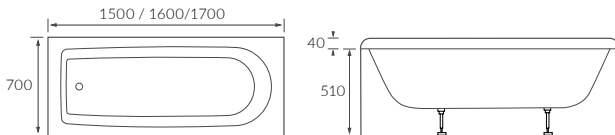

MARTOS SINGLE END BATH

Capacity 1500 x 700mm - 160 litres, 1600 x 700mm - 170 litres, 1700 x 700mm - 180 litres