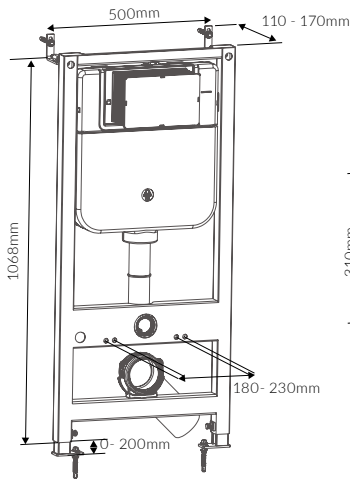

WALL HUNG WC FRAME
Excl. Cistern

Wall hung frames, concealed cisterns & flush plates

WALL HUNG WC FRAME
Incl. Cistern