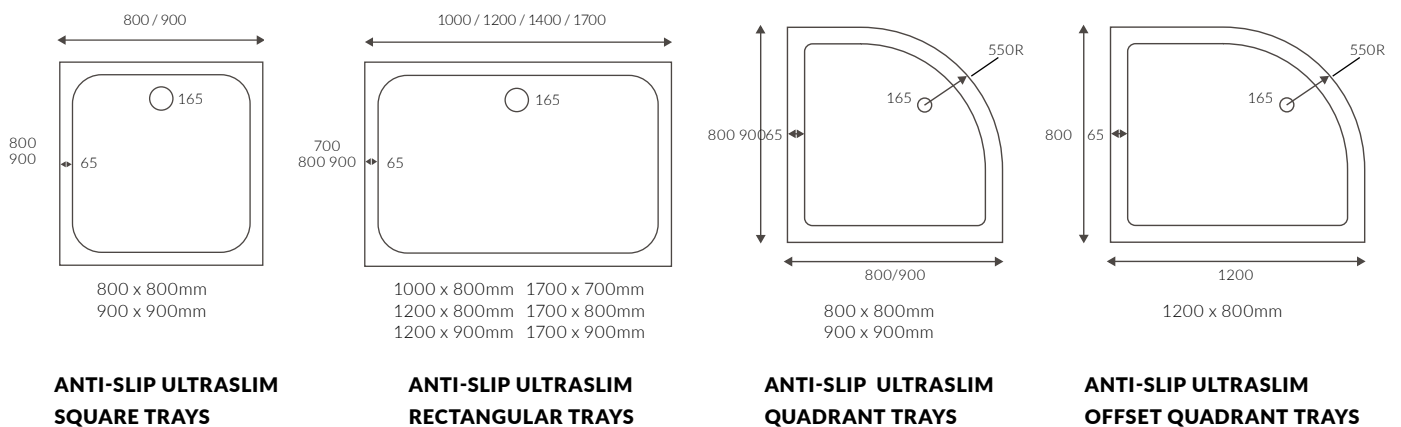

Anti-slip ultraslim trays 25mm high