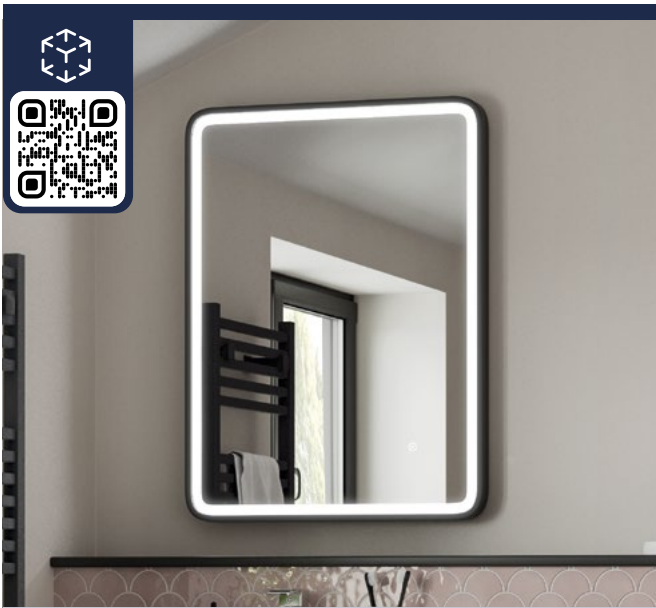

TEGUISE RECTANGLE MIRROR
W600 x H800 x D55mm

Matt Black	KBBS106270	£413
Brushed Brass	KBBS109012	£435
Brushed Bronze	KBBS109013	£435

- 30mm front lit LED strip • Touch sensor
- Demister pad • IP44 rated
- Cool to warm lighting (6500k - 3000k)
- 2 year guarantee