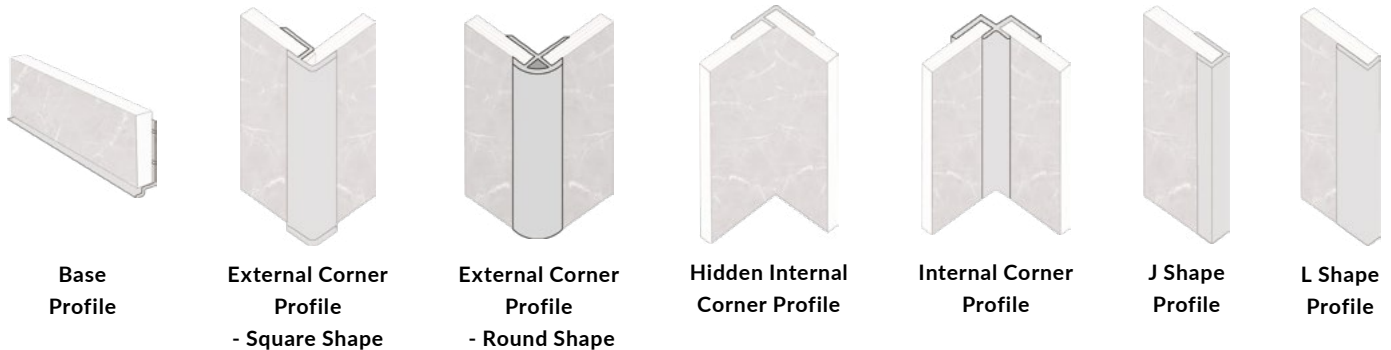

Profiles & Accessories

PROFILES

Internal corner profile	Aluminium	DIWW0418	£35	Use hidden internal corners if you want a seamless room with no metal strips in the corners
Internal corner profile	Chrome	DIWW0426	£40	
Internal corner profile	White	DIWW0450	£20	Hide exposed edges with a J or L shape profile – this works with half walls
135° Internal corner profile	Aluminium	DIWW0406	£35	
Hidden internal corner profile	Aluminium	DIWW0434	£35	Use an L shape for windows and boxing in
2 Part internal corner profile	Aluminium	DIWW0408	£35	
2 Part internal corner profile	Black	DIWW0410	£35	
135° External corner profile	Aluminium	DIWW0404	£35	
External corner profile round shape	Aluminium	DIWW0412	£35	
External corner profile round shape	Chrome	DIWW0422	£40	
External corner profile round shape	White	DIWW0448	£20	
External corner profile square shape	Aluminium	DIWW0430	£35	
External corner profile square shape	Black	DIWW0432	£35	
Base profile	Aluminium	DIWW0436	£35	
Base profile	Black	DIWW0438	£35	
J shape profile	Aluminium	DIWW0420	£35	
J shape profile	Chrome	DIWW0428	£40	
L shape profile	Aluminium	DIWW0440	£35	
L shape profile	Black	DIWW0442	£35	
L shape profile	White	DIWW0452	£20	
L shape profile small	Aluminium	DIWW0444	£35	
L shape profile small	Black	DIWW0446	£35	
H shape stacking 2 part profile	Aluminium	DIWW0414	£35	
H shape stacking 2 part profile	Black	DIWW0416	£35	
H shape stacking 2 part profile	Chrome	DIWW0424	£40	
H shape stacking 2 part profile	White	DIWW0454	£20	