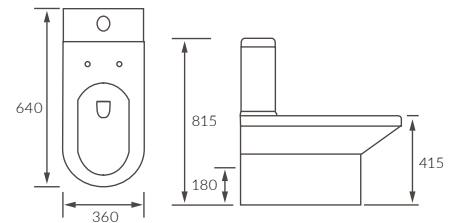

CLOSE COUPLED RIMLESS PAN AND CISTERN FULLY SHROUDED

Coupling to soil stack:

Straight out, straight down

Distance from soil pipe spigot to wall: 180mm

Cistern inlet position: Right