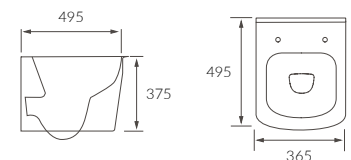

WALL HUNG PAN

Coupling to soil stack: Straight out
Distance from soil pipe spigot to wall: 60mm