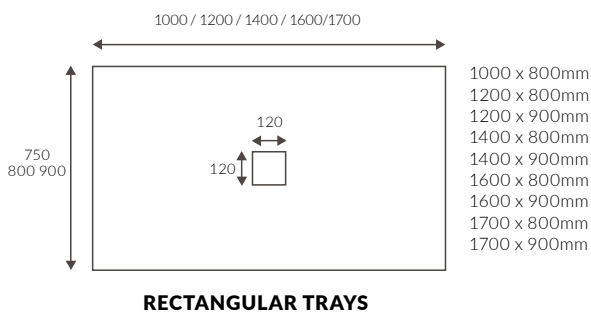

Slate Grey trays 25mm high