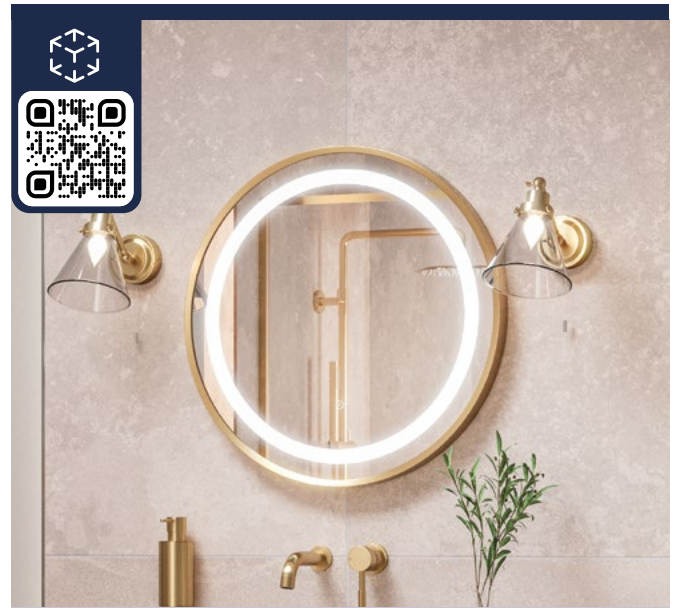

LLEIDA ROUND MIRROR
Dia 600mm D45mm

Matt Black	KBBS106252	£295
Brushed Brass	KBBS106253	£295
Brushed Bronze	KBBS109001	£380

- 30mm front lit LED strip • Touch sensor
- Demister pad • IP44 rated
- Cool to warm lighting (6500k - 3000k)
- 2 year guarantee