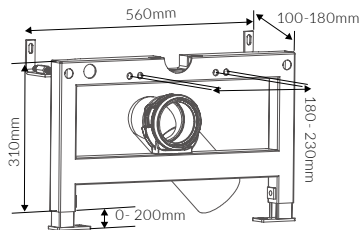

Wall hung frames, concealed cisterns & flush plates

Concealed cisterns