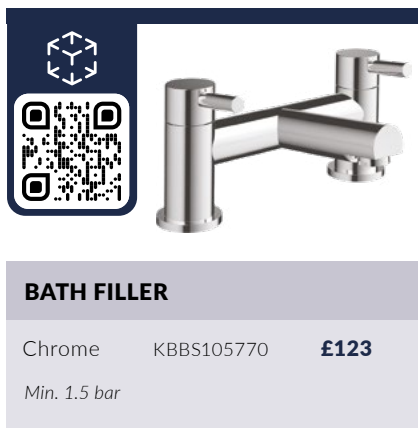

BATH FILLER

Chrome KBBS105770 **£123**
Min. 1.5 bar