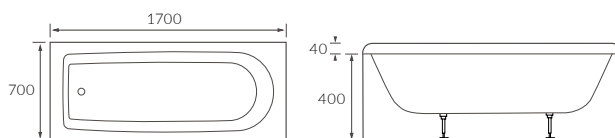

PATERNA SINGLE END BATH

Capacity 180 litres

MERIDA SINGLE END BATH LH AND RH

Capacity 170 litres

ORIH BATH

Capacity 190 litres

HARO SQUARE SINGLE END BATH

Capacity 230 litres