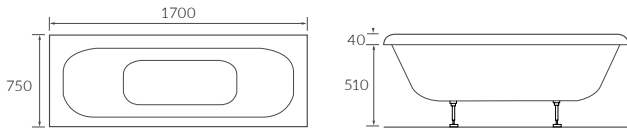

Double end baths

MANRESA LUXURY DOUBLE END BATH

Capacity 225 litres