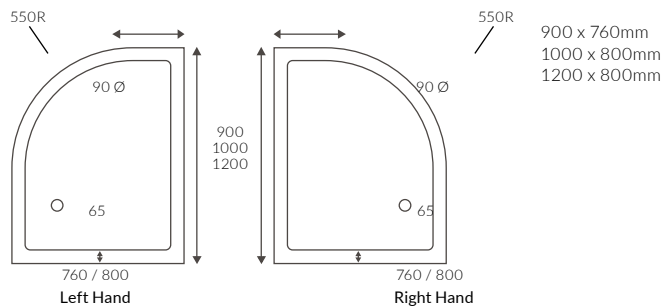

ULTRASLIM QUADRANT TRAY

ULTRASLIM OFFSET QUADRANT TRAY

Low profile trays 45mm high

LOW PROFILE SQUARE TRAYS

LOW PROFILE RECTANGULAR TRAYS

LOW PROFILE QUADRANT TRAYS

LOW PROFILE OFFSET QUADRANT TRAYS

*Tray waste is in a central position on this size tray