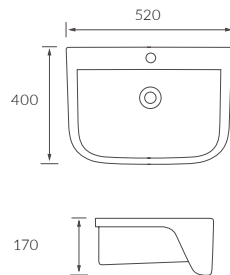

SEMI RECESSED BASIN

520 x 400mm