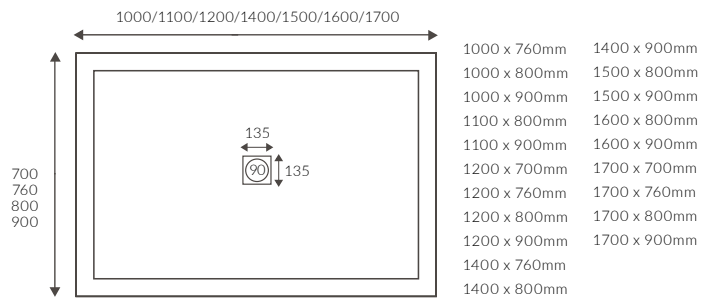

ULTRASLIM RECTANGULAR TRAYS