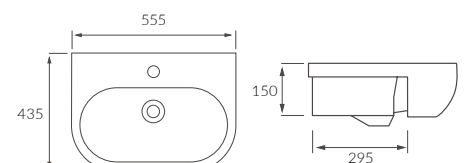

SEMI RECESSED BASIN

555 x 435mm