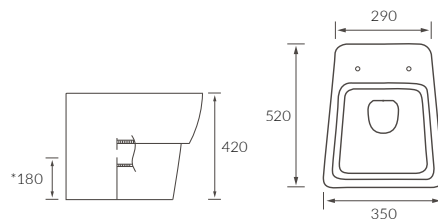

BACK TO WALL PAN

Coupling to soil stack: Straight out and straight down
Distance from soil pipe spigot to wall: 25mm
For use with concealed cistern
Not compatible with Linares WC unit