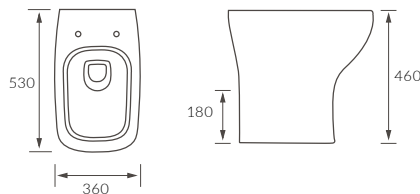

BTW RIMLESS & COMFORT HEIGHT PAN

Coupling to soil stack: Straight out and straight down

Distance from soil pipe spigot to wall: 30mm

For use with concealed cistern