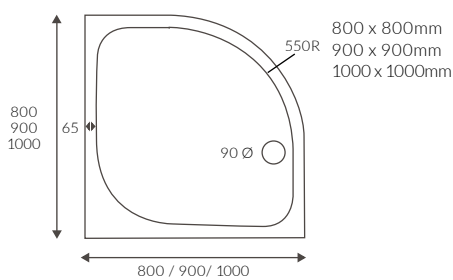

ULTRASLIM QUADRANT TRAY

ULTRASLIM OFFSET QUADRANT TRAY

Low profile trays 45mm high

LOW PROFILE SQUARE TRAYS

LOW PROFILE RECTANGULAR TRAYS

LOW PROFILE QUADRANT TRAYS

LOW PROFILE OFFSET QUADRANT TRAYS

*Tray waste is in a central position on this size tray