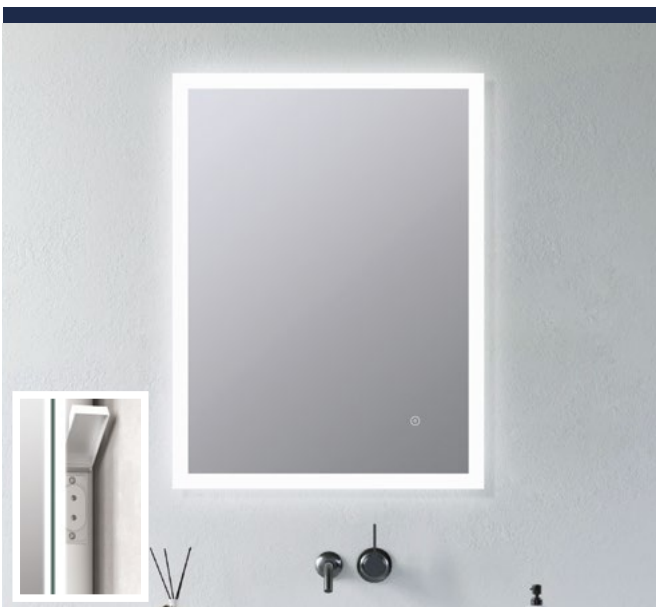

PEDRE RECTANGLE MIRROR

W600 x H800 x D55mm	KBBS106283	£358
W1200 x H600 x D55mm	KBBS106282	£534

- LED surround lighting
- Rotatable • Charging socket
- Touch sensor • Demister pad • IP44 rated
- Cool to warm lighting (6500k - 3000k)
- 2 year guarantee