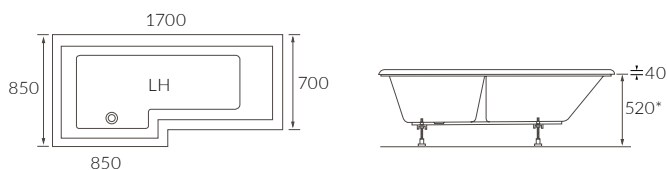

Shower baths

NULES 1700 L SHAPE SHOWER BATH LH AND RH

Overall height including screen 2050mm. Capacity 180 litres

*520mm with acrylic panel, 480mm with wood panel