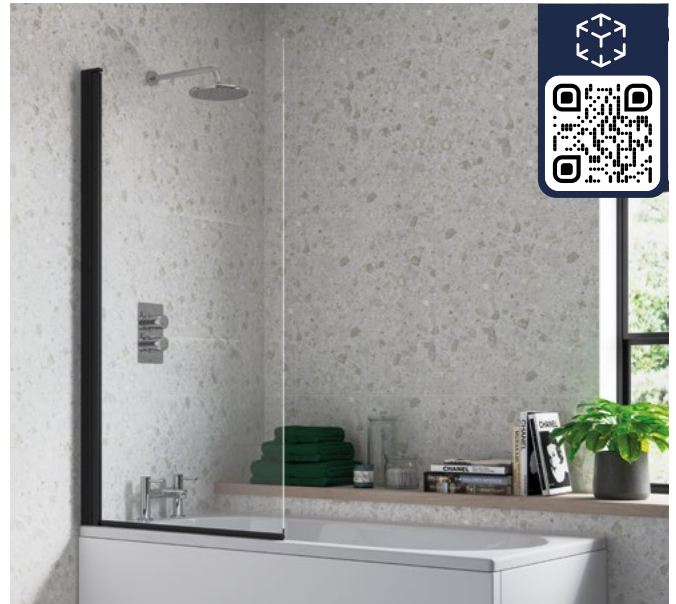

TORREV ACRYLIC PANELS

1700mm front panel	KBBS3476	£108
700mm end panel	KBBS3478	£66
750mm end panel	KBBS3479	£66

VINAROS CONTEMPORARY TWO PIECE LACQUERED GLOSS PANELS

White Gloss Height 450mm to 560mm		
1700mm Front panel	KBBS103383	£165
700mm End panel	KBBS103384	£105

5 YEAR GUARANTEE
on Bath Screens

SINGLE STRAIGHT BATH SCREEN

Chrome KBBS3769 **£184**

- 6mm glass
- 1500mm high
- Easy clean glass
- 180° pivot
- Modern square profile

SINGLE STRAIGHT BATH SCREEN

Matt Black KBBS104939 **£220**

- 6mm glass
- 1500mm high
- Easy clean glass
- 180° pivot

SINGLE STRAIGHT BATH SCREEN

Brushed Brass KBBS107501 **£250**

- 6mm glass
- 1500mm high
- Easy clean glass
- 180° pivot

SINGLE STRAIGHT BATH SCREEN