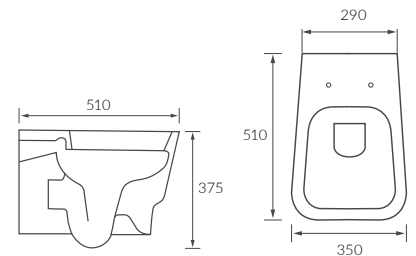

WALL HUNG PAN

Coupling to soil stack: Straight out and straight down
Distance from soil pipe spigot to wall: 85mm
For use with concealed cistern