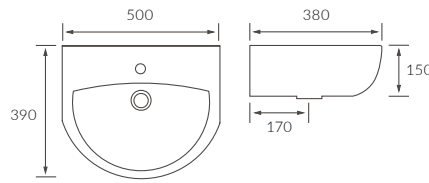

450 x 400mm

BASIN WITH SEMI PEDESTAL

450 x 400mm

SEMI RECESSED BASIN

500 x 390mm

CLOAKROOM BASIN

450 x 380mm

CLOSE COUPLED PAN AND CISTERN