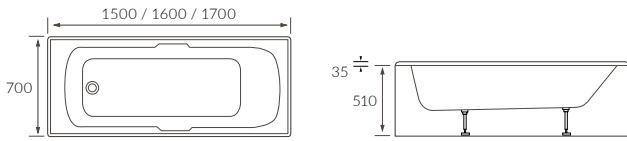

Single end baths

BURGOS SINGLE END BATH

Capacity 1500mm - 160 litres, 1600mm - 170 litres, 1700mm - 190 litres