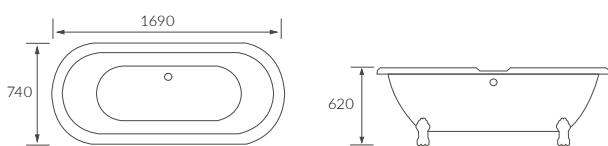

REQUENA DOUBLE END BATH

Capacity 170 litres