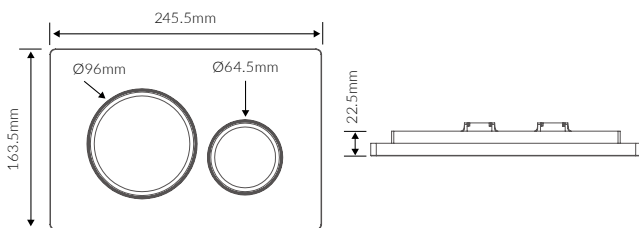

ROUND FLUSH PLATE