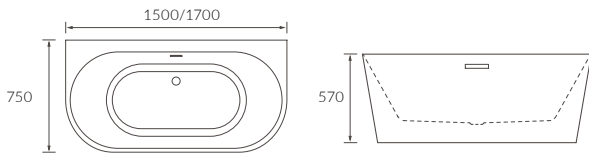

Freestanding baths

LUGO FLOORSTANDING BATH

Capacity 1550mm - 187 litres / Capacity 1700mm - 210 litres