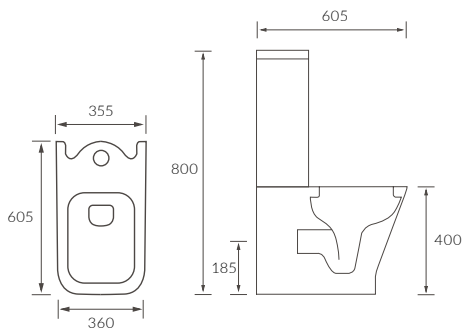

CLOSE COUPLED PAN AND CISTERN

Fully Shrouded

Coupling to soil stack:
Straight out and straight down

Distance from soil pipe spigot to wall: 164mm

Cistern inlet position: Left