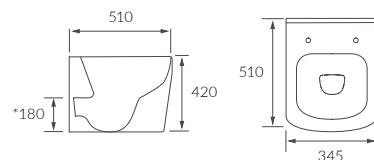

BACK TO WALL PAN SHORT PROJECTION

Back to Wall Pan Coupling to soil stack:
Straight out and straight down
Distance from soil pipe spigot to wall: 105mm
For use with concealed cistern