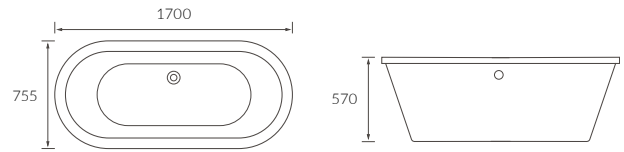

SEVILLA SKIRTED BATH

Capacity 180 litres