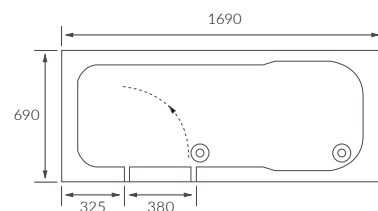

Access bath

1690 X 690MM WALK IN EASY ACCESS BATH

Capacity 200 litres