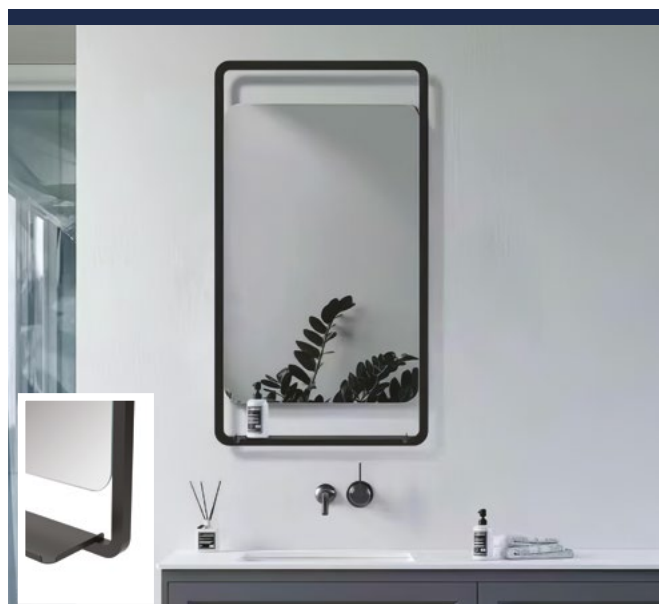

VENDRE RECTANGLE MIRROR

Matt Black
W500 x H900 x D140mm
(inc. shelf)

KBBS106275 **£204**

- Matt black coated aluminium frame
- Detachable shelf
- 2 year guarantee