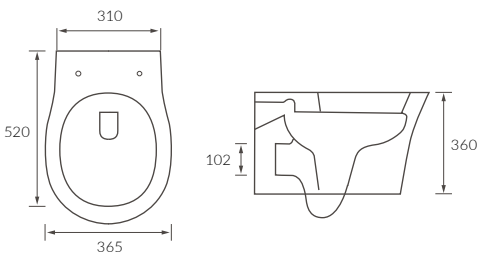

WALL HUNG PAN

Coupling to soil stack: Straight out and straight down
Distance from soil pipe spigot to wall: 75mm
For use with concealed cistern