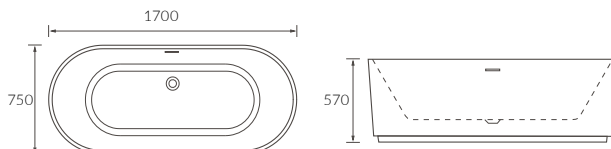

TOLEDO FLOORSTANDING BATH

Capacity 260 litres