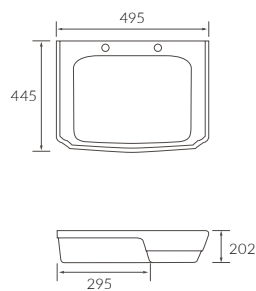

Semi Recessed Basin
495 x 445mm